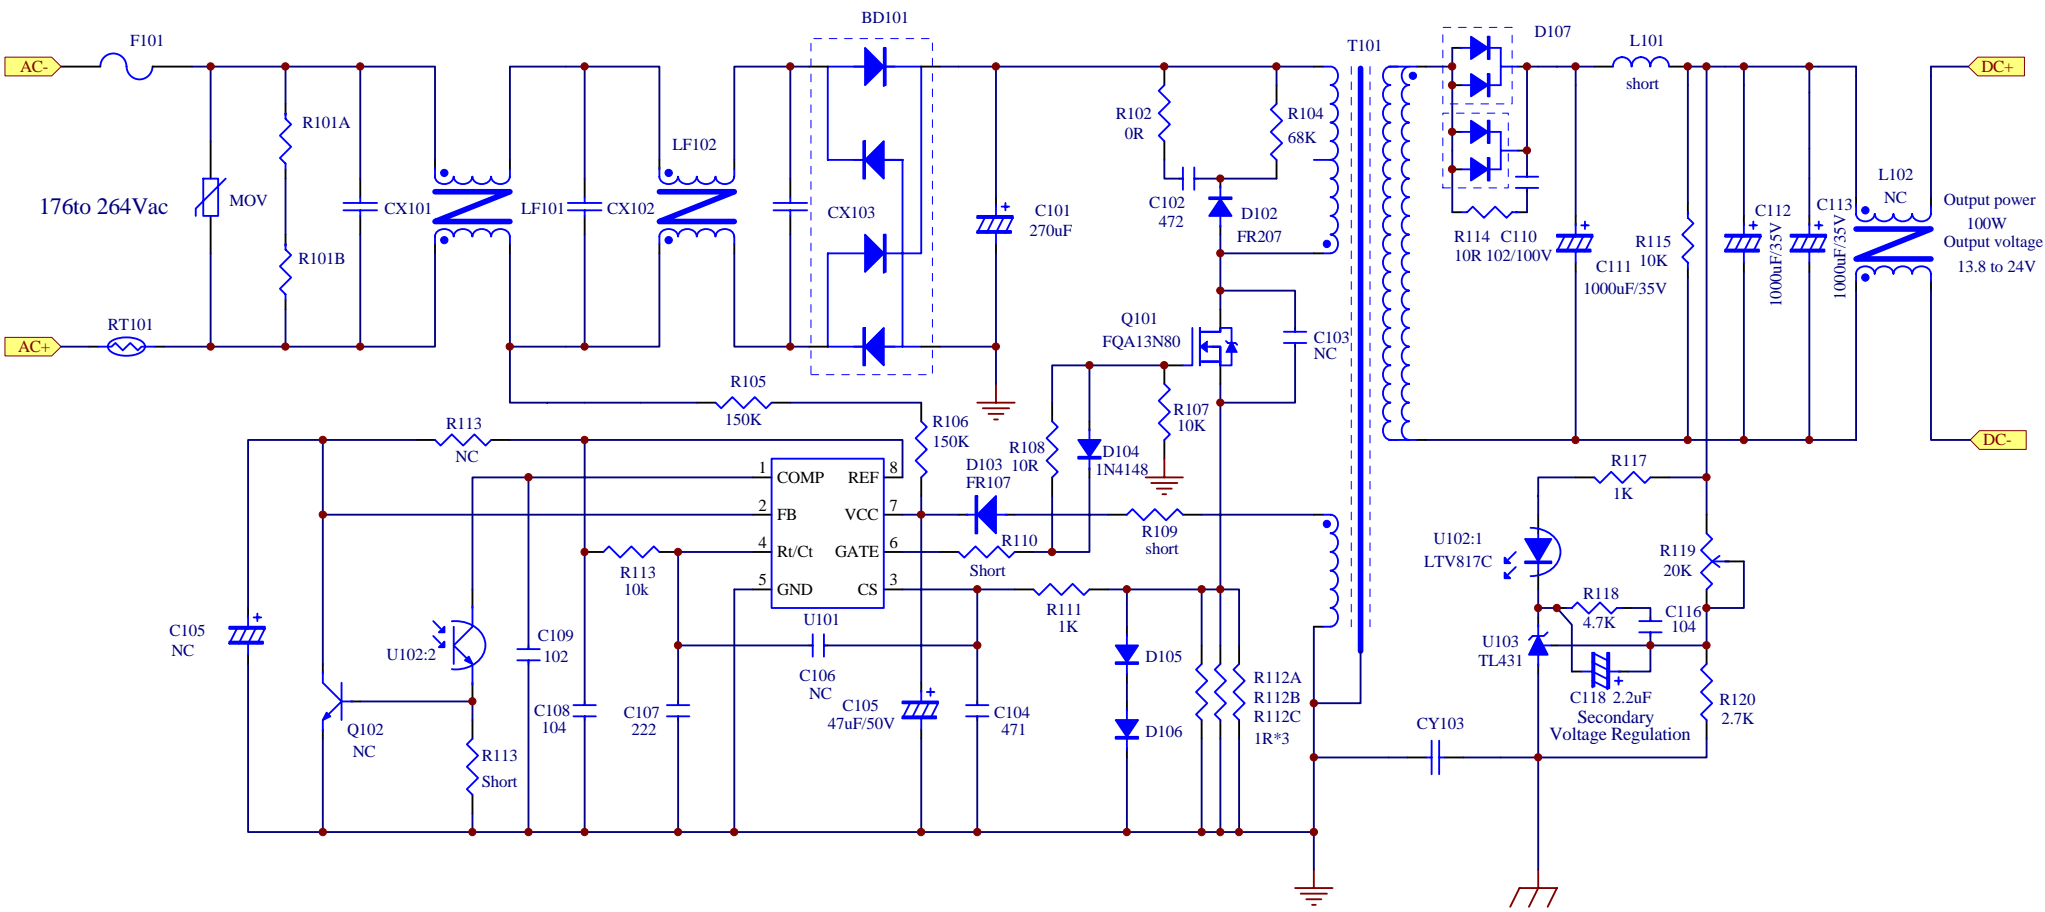

REV NO.	REVISION NOTE	DATE	SIGNATURE	CHECKED

Output power
100W
Output voltage
13.8 to 24V

WO HING RADIO CO., LTD.			TITLE	
			DRAWING NO.	
DWN. / DATE	CHK. / DATE	APP. / DATE	MODEL NO.	
			PART NO.	
REVISION		PAGE		