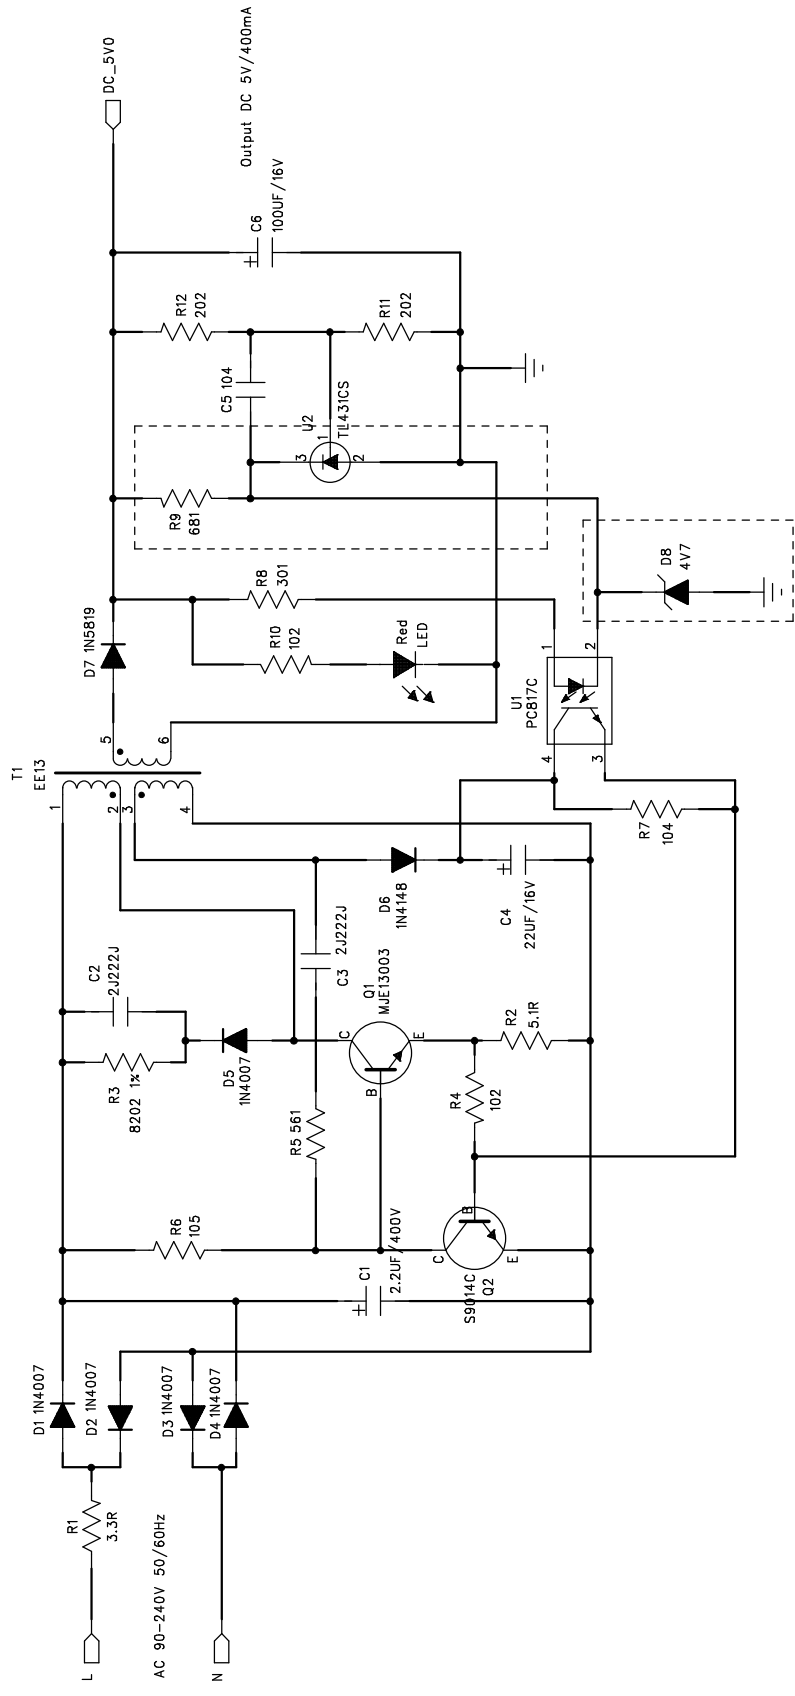

6

5

4

3

2

1

D

C

B

A

REVISION RECORD		
LTR	ECO NO:	APPROVED:

D

C

B

A

COMPANY:		TITLE:	
RCC 5V0/500mA			
DRAWN:	DATED:	CODE:	SIZE:
CHECKED:	DATED:	DRAWING NO:	
QUALITY CONTROL:		REV:	
RELEASED:	DATED:	SCALE:	SHEET: OF

DRAWN:	DATED:	CODE:	SIZE:	DRAWING NO:	REV:
CHECKED:	DATED:	DRAWING NO:		REV:	
QUALITY CONTROL:		DRAWING NO:		REV:	
RELEASED:	DATED:	SCALE:	SHEET:	OF	