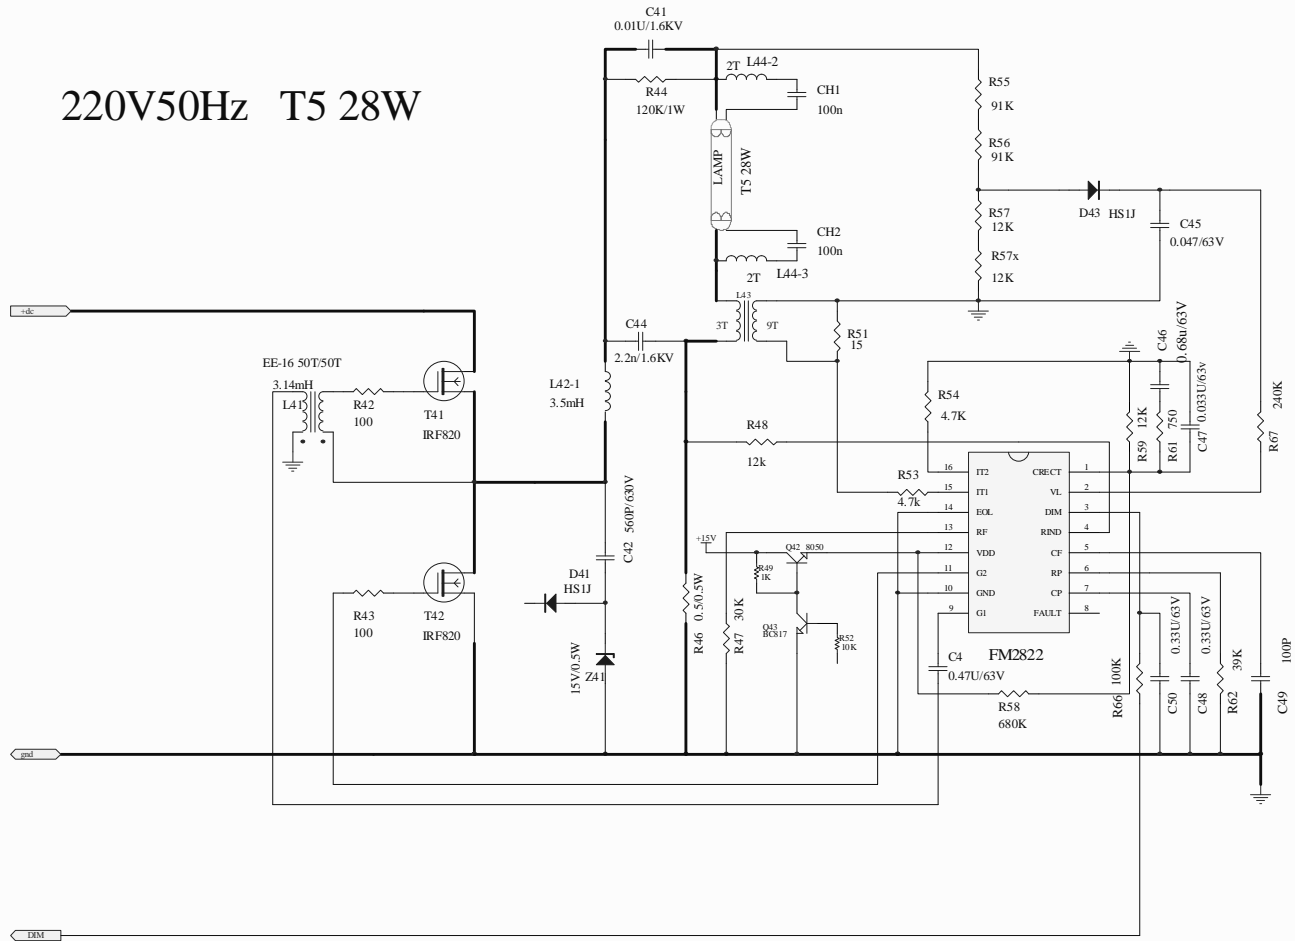

220V50Hz T5 28W

Title		
Size	Number	Revision
A3		
Date:	2015-09-05	Sheet of
File:	C:\Documents and Settings\... \CTRL_SCH11.dwg	Drawn By: