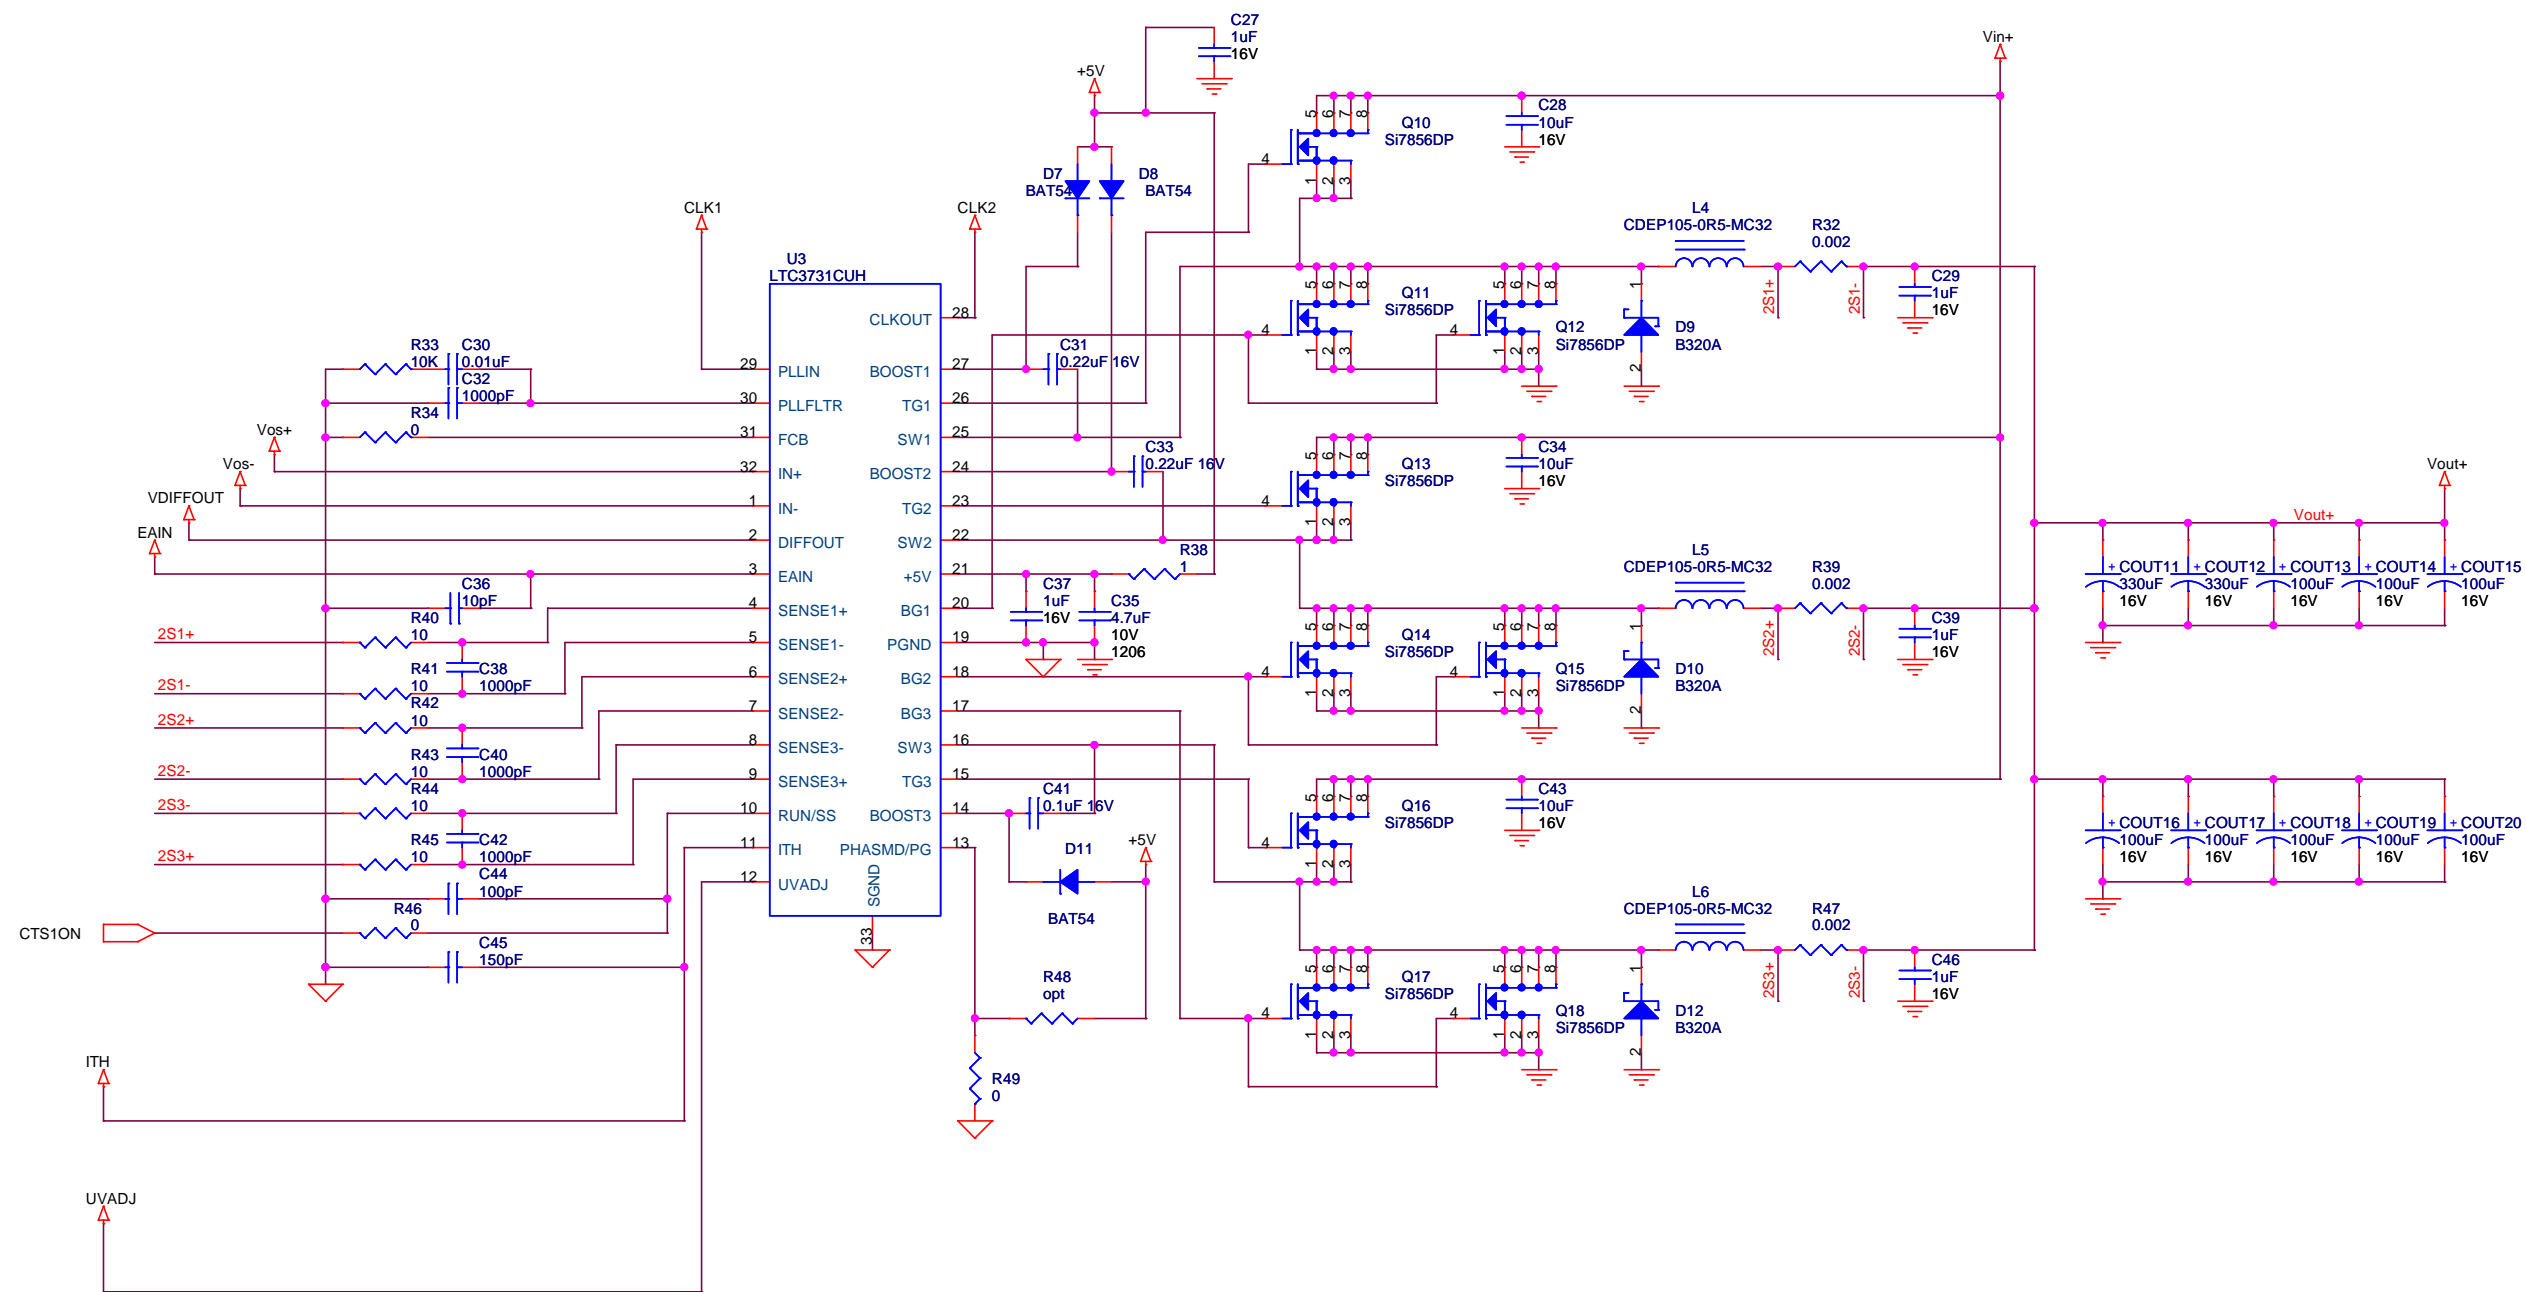

<b>SGNTT</b>			
Title <b>Current Source</b>			
Size	Document Number	Rev	
	<b>DDR_CS</b>		
Date:	Friday, September 09, 2005	Sheet	1 of 6

SGNTT		
Title Current Source		
Size	Document Number DDR_CS LTC3731CUH	Rev
Date:	Friday, September 09, 2005	Sheet 2 of 6

SGNTT		
Title Current Source		
Size	Document Number DDR_CS	Rev
Date: Friday, September 09, 2005	Sheet 3 of 6	

SGNTT		
Title Current Source		
Size	Document Number DDR_CS	Rev
Date: Friday, September 09, 2005	Sheet 4 of 6	