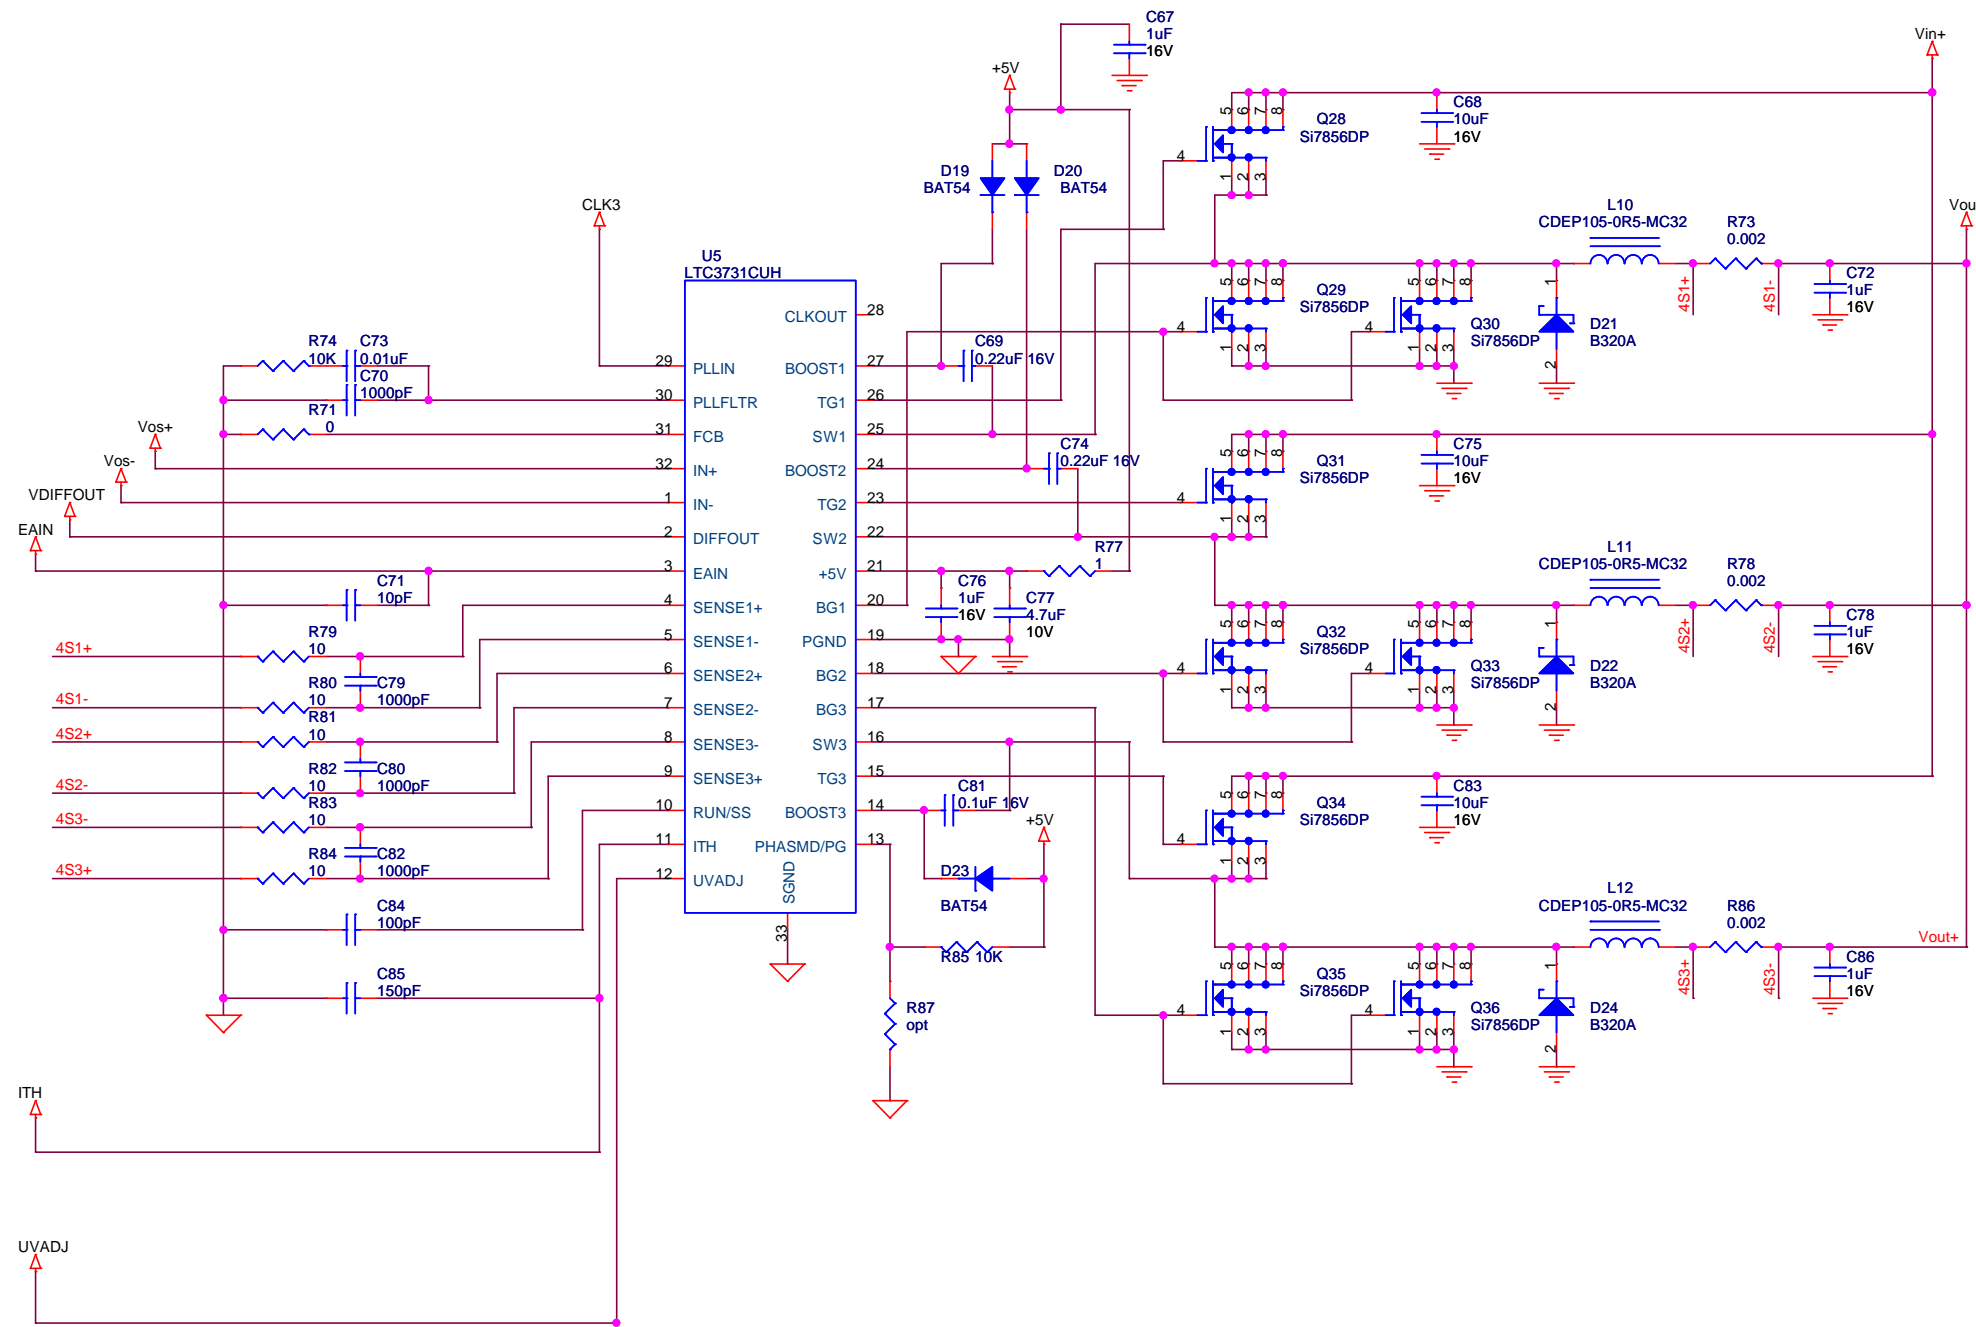

<b>SGNTT</b>			
Title <b>Current Source</b>			
Size	Document Number	Rev	
	<b>DDR_CS</b>		
Date:	Friday, September 09, 2005	Sheet	1 of 6

SGNTT		
Title Current Source		
Size	Document Number DDR_CS LTC3731CUH	Rev
Date:	Friday, September 09, 2005	Sheet 2 of 6

SGNTT		
Title Current Source		
Size	Document Number DDR_CS	Rev
Date: Friday, September 09, 2005	Sheet 3 of 6	

SGNTT		
Title Current Source		
Size	Document Number DDR_CS	Rev
Date: Friday, September 09, 2005	Sheet 4 of 6	