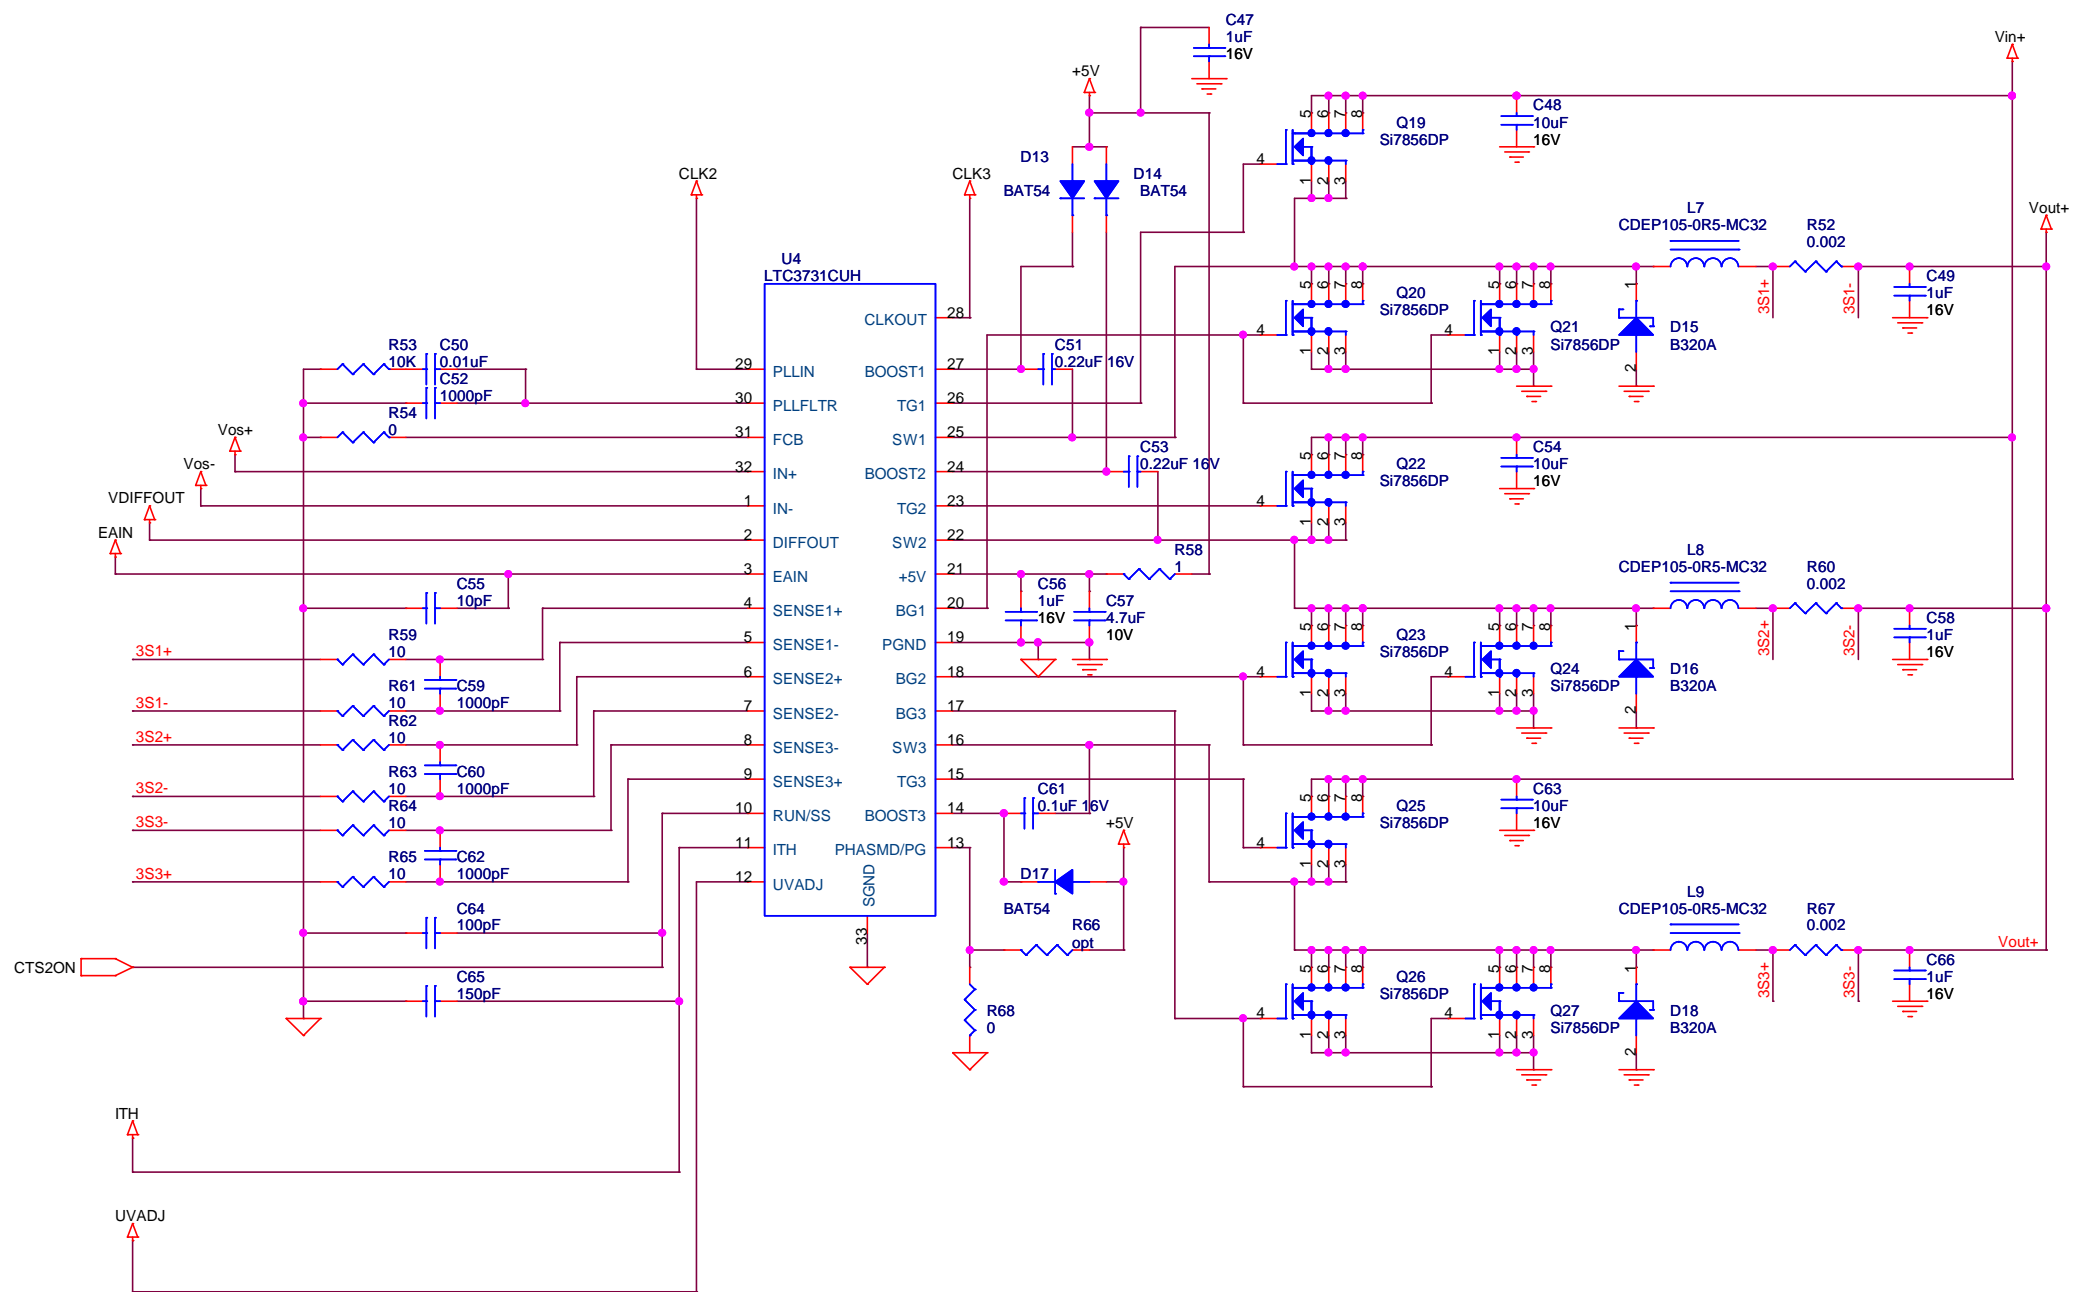

<b>SGNTT</b>			
Title <b>Current Source</b>			
Size	Document Number	Rev	
	<b>DDR_CS</b>		
Date:	Friday, September 09, 2005	Sheet	1 of 6

SGNTT		
Title Current Source		
Size	Document Number DDR_CS LTC3731CUH	Rev
Date:	Friday, September 09, 2005	Sheet 2 of 6

SGNTT		
Title Current Source		
Size	Document Number DDR_CS	Rev
Date: Friday, September 09, 2005	Sheet 3 of 6	

SGNTT		
Title Current Source		
Size	Document Number DDR_CS	Rev
Date: Friday, September 09, 2005	Sheet 4 of 6	