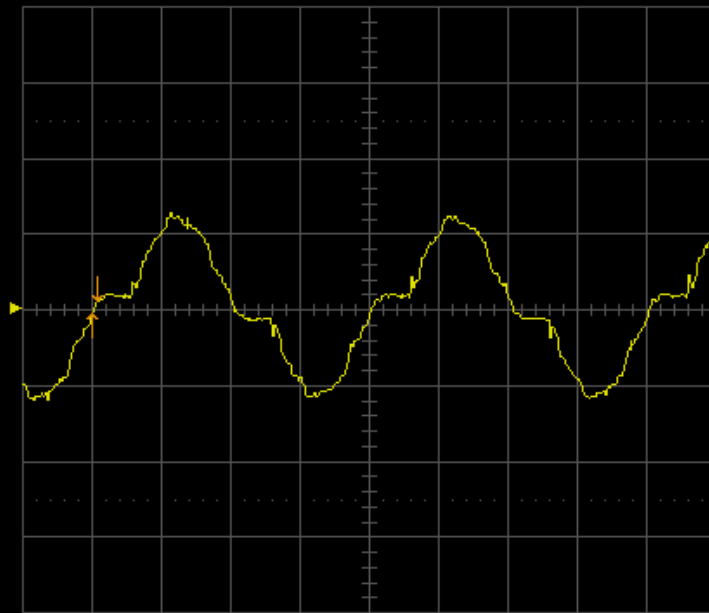

9-Dec-05
16:44:43

AUTO SETUP

5 ms
1.00 A
-134 mA

UNDO ALL
CHANGES

UNDO TRIG.
CHANGES

UNDO HORIZ.
CHANGES

UNDO VERT.
CHANGES

Press RETURN
to go back
to previous
menu

5 ms BWL

1 .1 V AC

Δt

-413 μ s

$\frac{1}{\Delta t}$ -2.422 kHz

10 kS/s

2 10 mV AC

1 DC -0.02 A