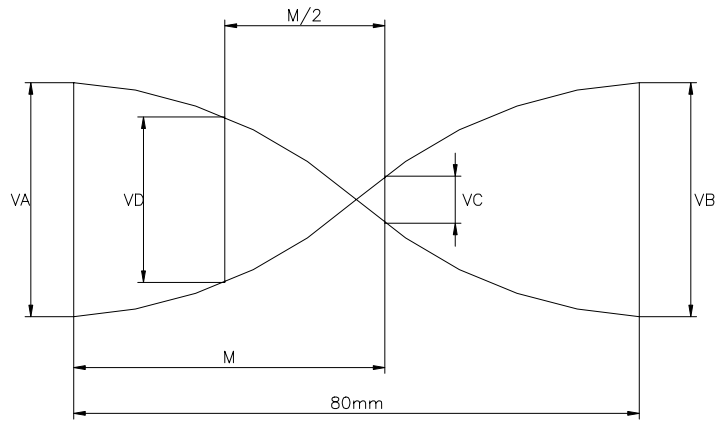

输出电压Vo:

$$VA = 41 \sim 68V$$

$$VB = 25 \sim 47V \quad VC = 5V_{MAX}$$

$$M = 47 \pm 4mm$$

$$VA/VD = 1.3 \sim 2.1$$