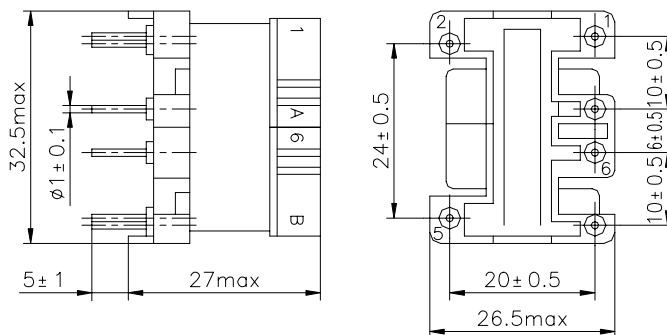

RELATIVE HUMIDITY: when 40°C not more than 90%

大气压ATMOSPHERIC PRESSURE: $86 \sim 106\text{kpa}$

2. 外型尺寸CONFIGURATION & DIMENSIONS

3. 电气参数ELECTRICAL CHARACTERISTICS

型号 Type	直流电阻 DC resistance	电感量Inductance	耐电压 Withstanding	绝缘电阻 Insulation resistance
BCJ-F8	R1-6: $7.5 \Omega \pm 20\%$ R2-5: $0.35 \Omega \pm 20\%$	L1-6: $1.15\text{mH} - 2.39\text{mH}$ L2-5: $113\text{uH} - 235\text{uH}$	AC1.0KV 1min 1mA	100M Ω MIN at DC 500V

输出电压Vo:

$$VA = 41 \sim 68V$$

$$VB = 25 \sim 47V \quad VC = 5V_{MAX}$$

$$M = 47 \pm 4mm$$

$$VA/VD = 1.3 \sim 2.1$$