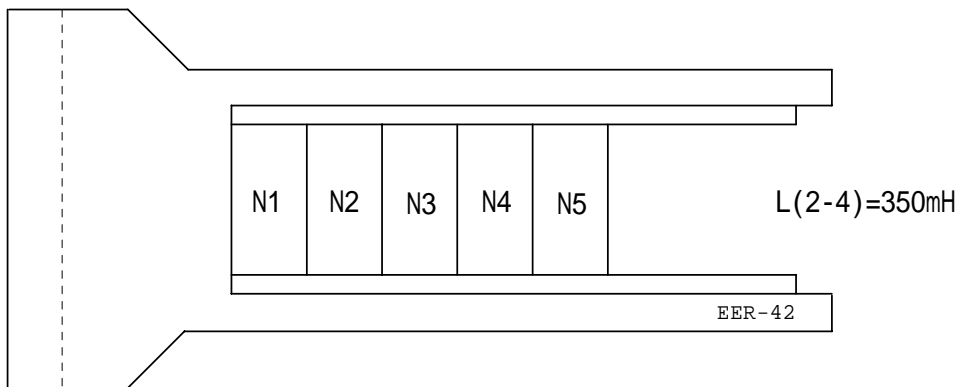

# EER-42 (200W) 变压器原理图

PIN 1 , 5 , 7 , 9 , 16 CUT

PIN 3 CUT 1/2

Title		
<Title>		lixxy7610
Size	Document Number	Rev
Custom<Doc>	DVD-AMP-200W变压器原理图	2.0
Date:	Monday, July 31, 2006	Sheet 1 of 1