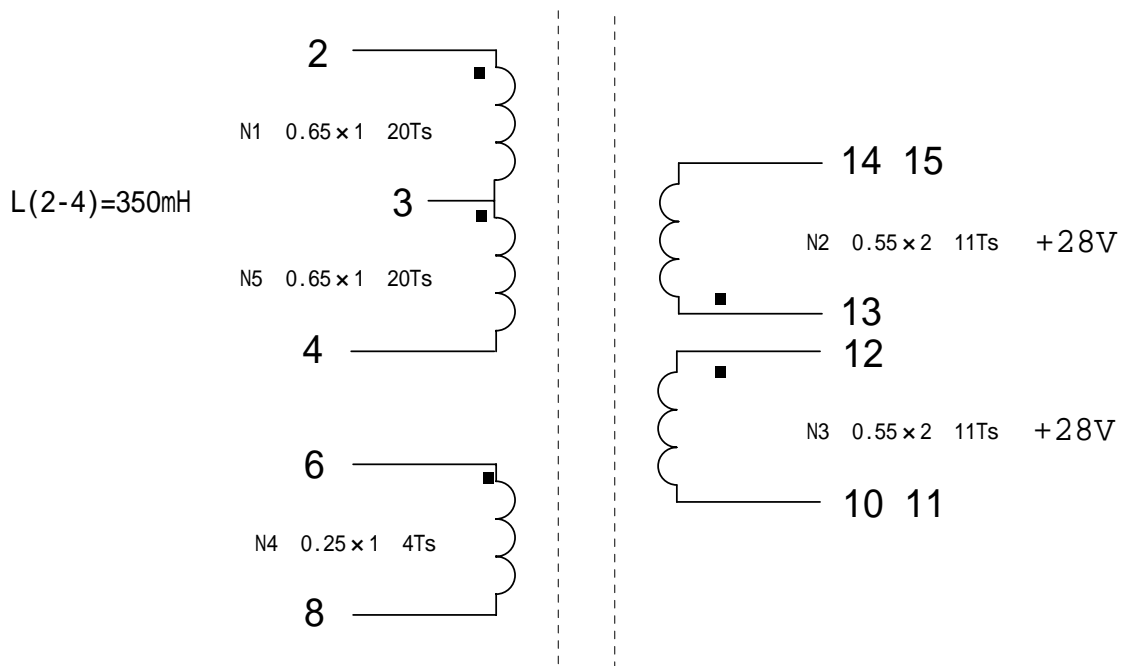

# EER-42 (200W) 变压器原理图

PIN 1 , 5 , 7 , 9 , 16 CUT

PIN 3 CUT 1/2

Title		
<Title>		lixxy7610
Size	Document Number	Rev
Custom<Doc>	DVD-AMP-200W变压器原理图	2.0
Date:	Monday, July 31, 2006	Sheet 1 of 1