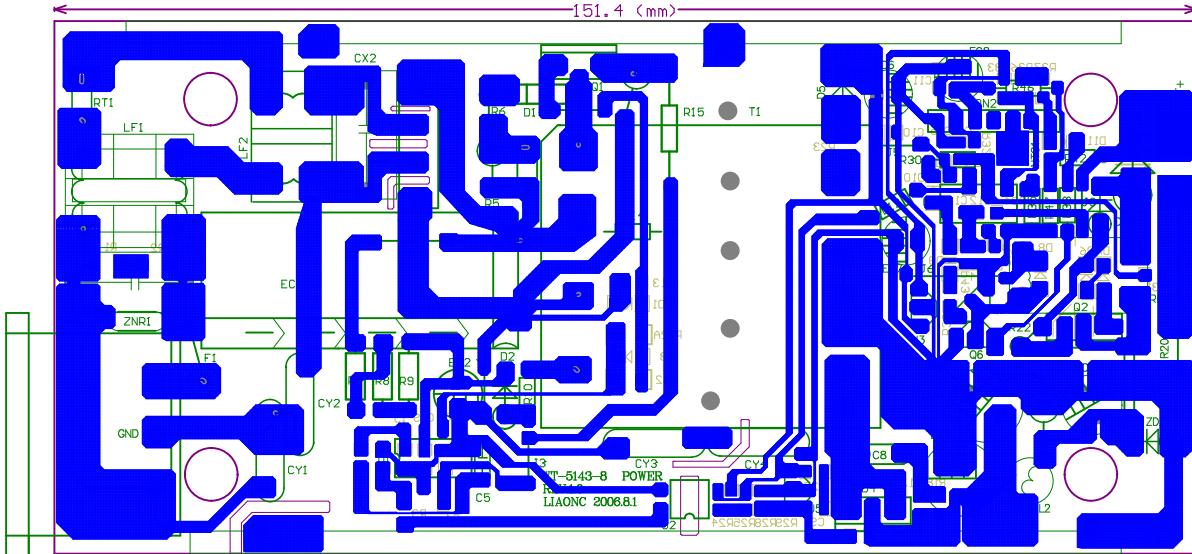

151.4 (mm)

This document was created with Win2PDF available at <http://www.daneprairie.com>.
The unregistered version of Win2PDF is for evaluation or non-commercial use only.