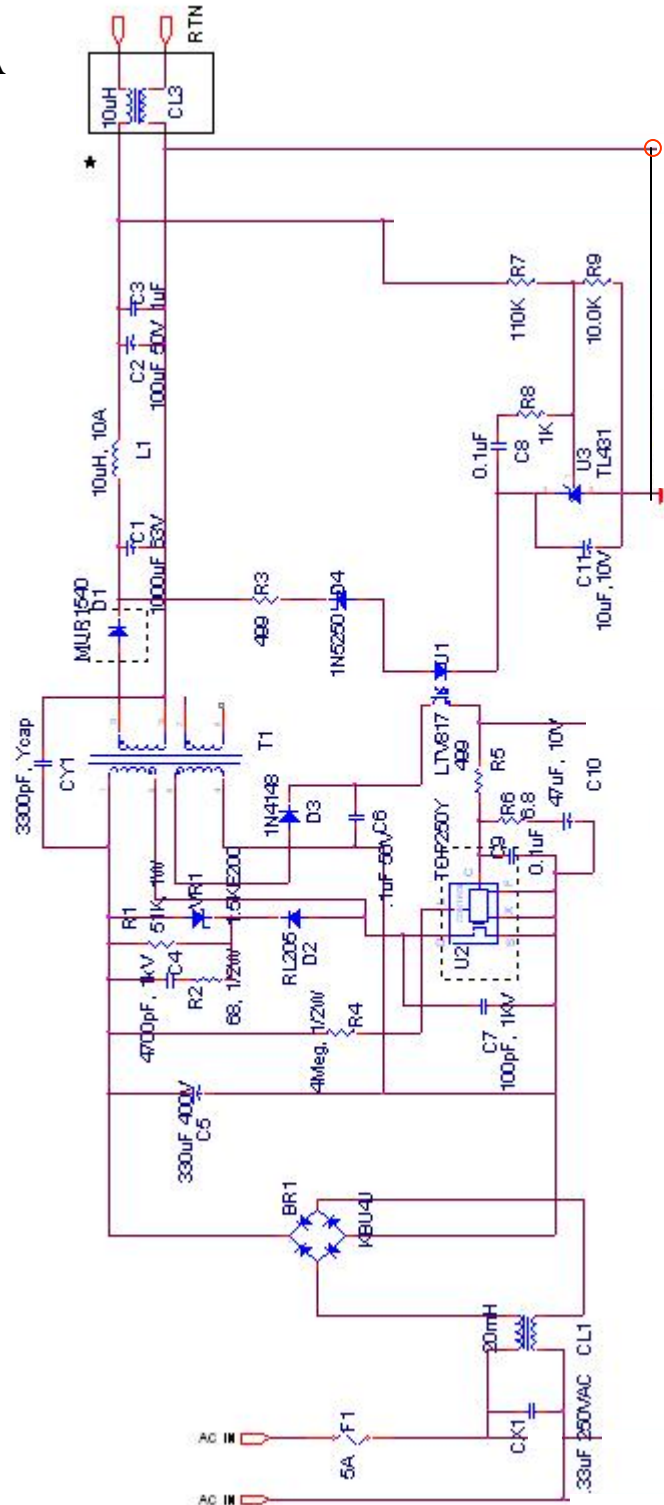

3. Schematic

30V 7A

Power Integrations ShenZhen Branch

Room 2206-2207, Block A, Electronics Science&Technology Building,
2070 Shennan Zhong Road, Shenzhen, Guangdong, China,
TEL:+86(755)83793243, Fax:+86(755)83795828, Zip Code:518031