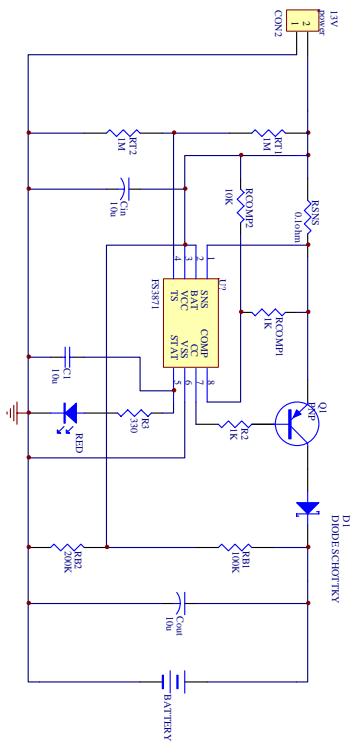

3 cells Battery 充电电流: 900mA

TITLE		Revision	
Size	Number		
B			
Date	24-Aug-2006	Sheet of	
File	Estimateof555571.tbl	Drawn by	