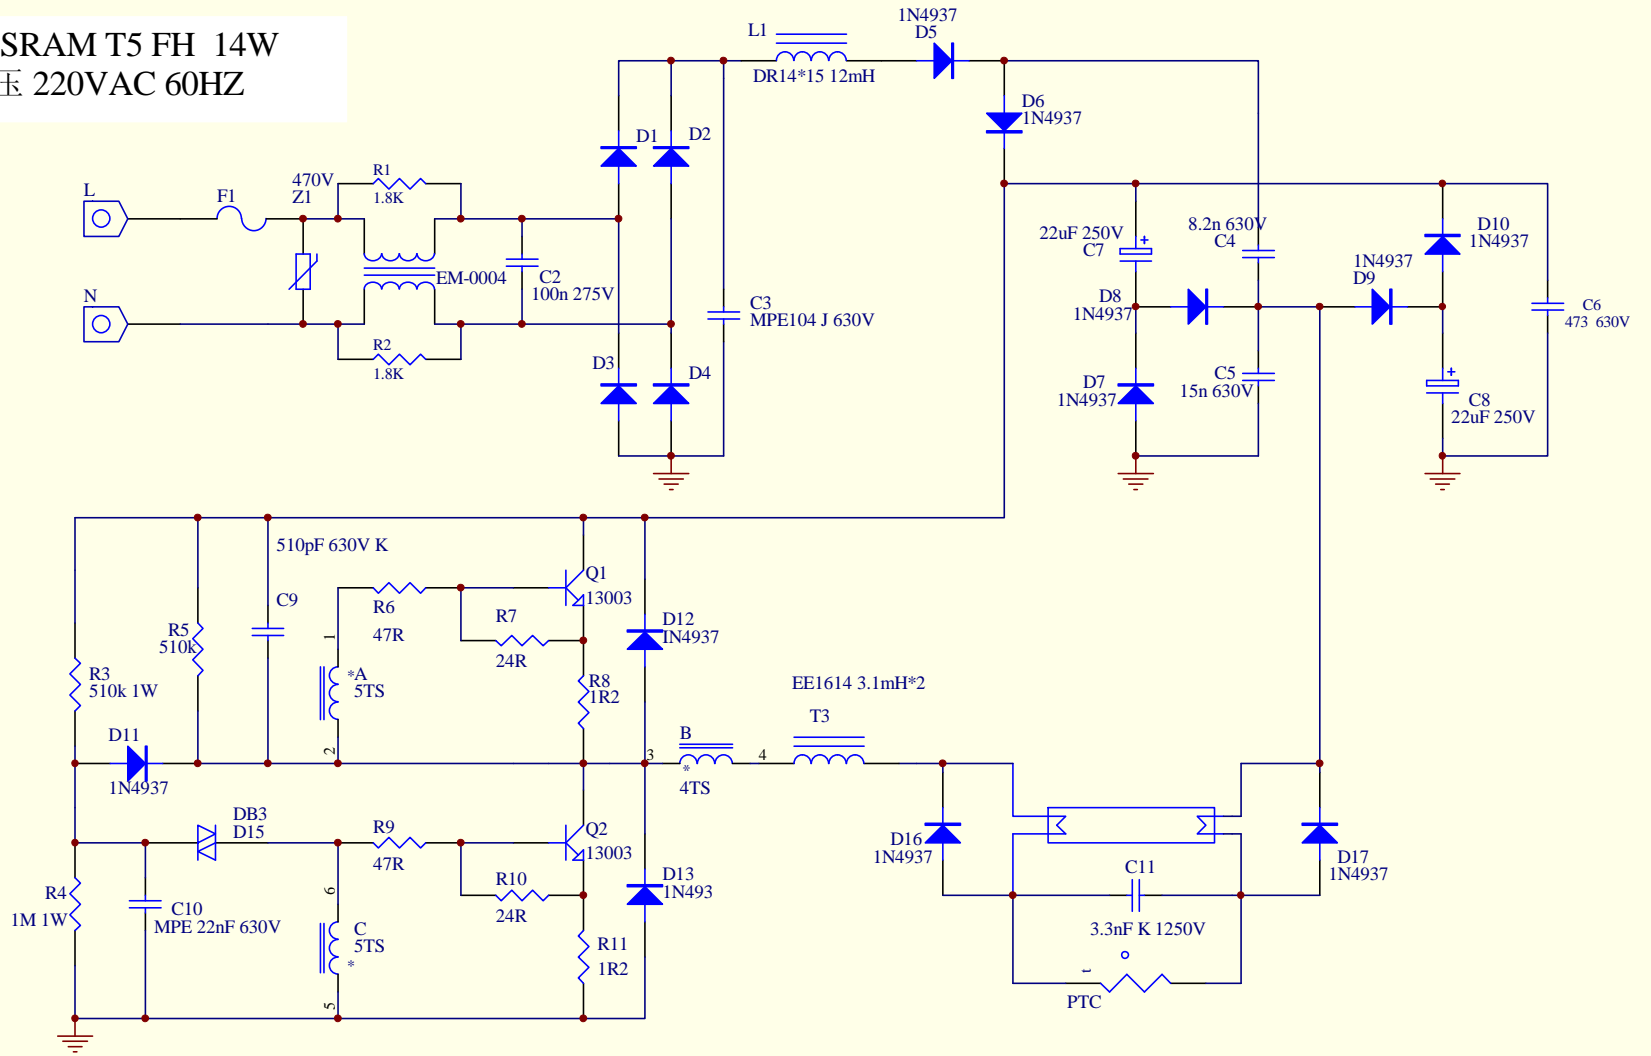

灯管: OSRAM T5 FH 14W
 输入电压 220VAC 60HZ

Title		
Size	Number	Revision
A4		
Date:	25-Jun-2007	Sheet of
File:	D:\MyDesign.ddb	Drawn By: