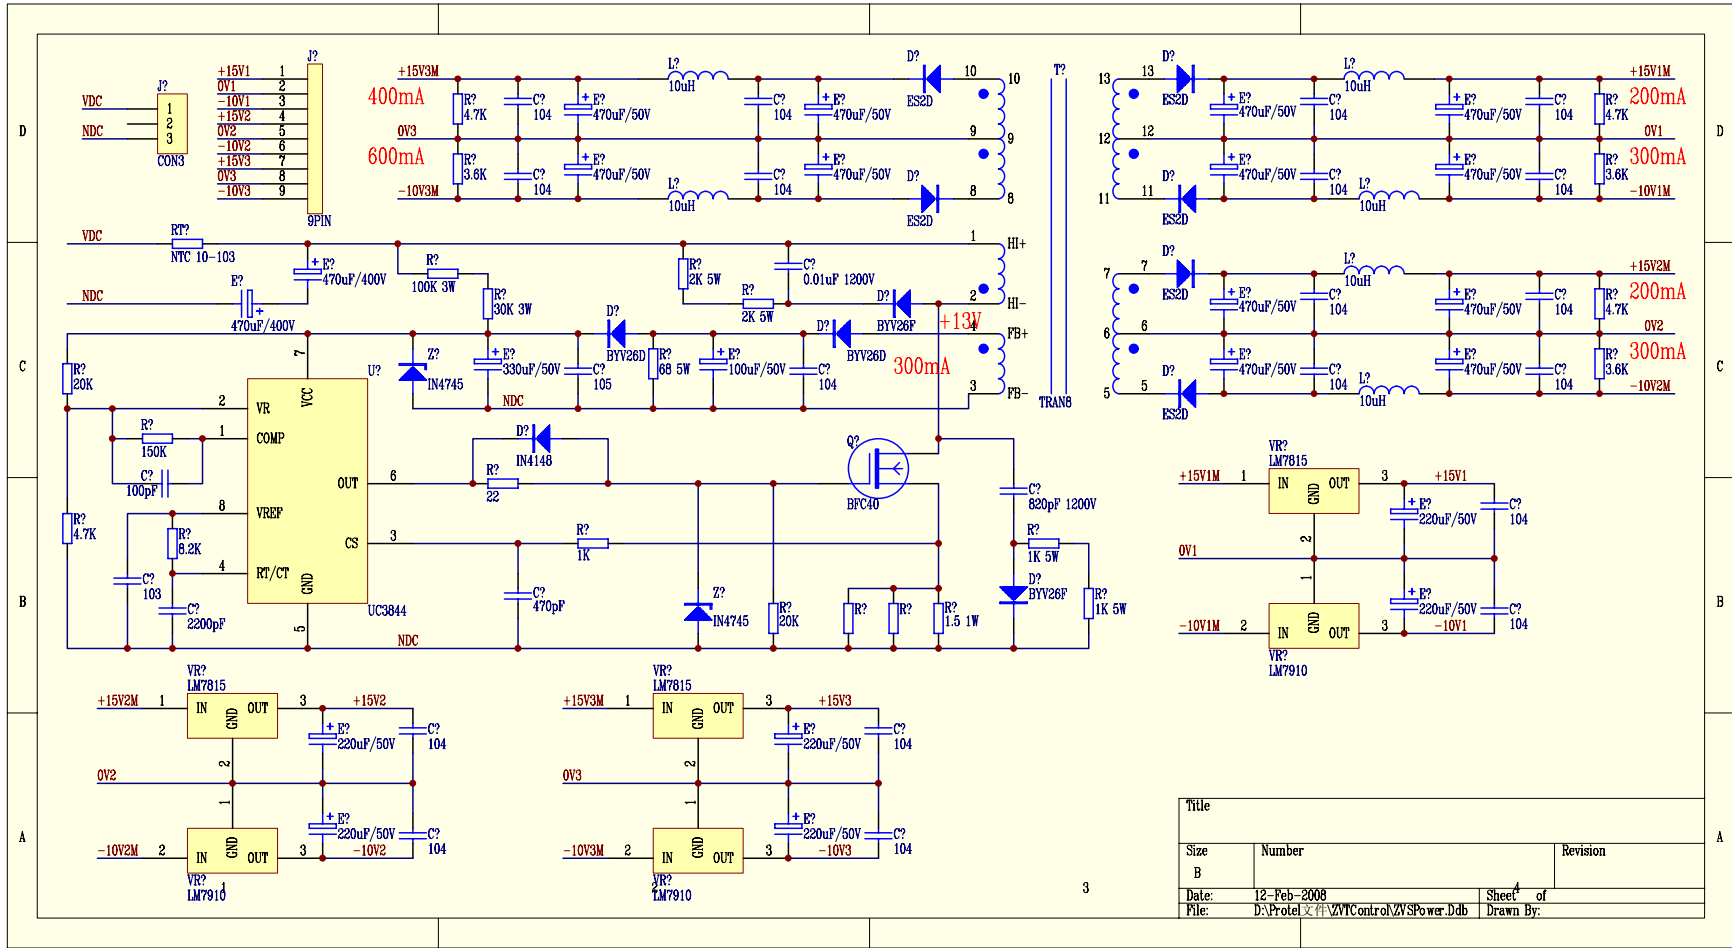

1

2

3

4

Title		
Size	Number	Revision
B		
Date:	12-Feb-2008	Sheet 4 of
File:	D:\Protel文件\WVControl\WVSPower.Ddb	Drawn By: