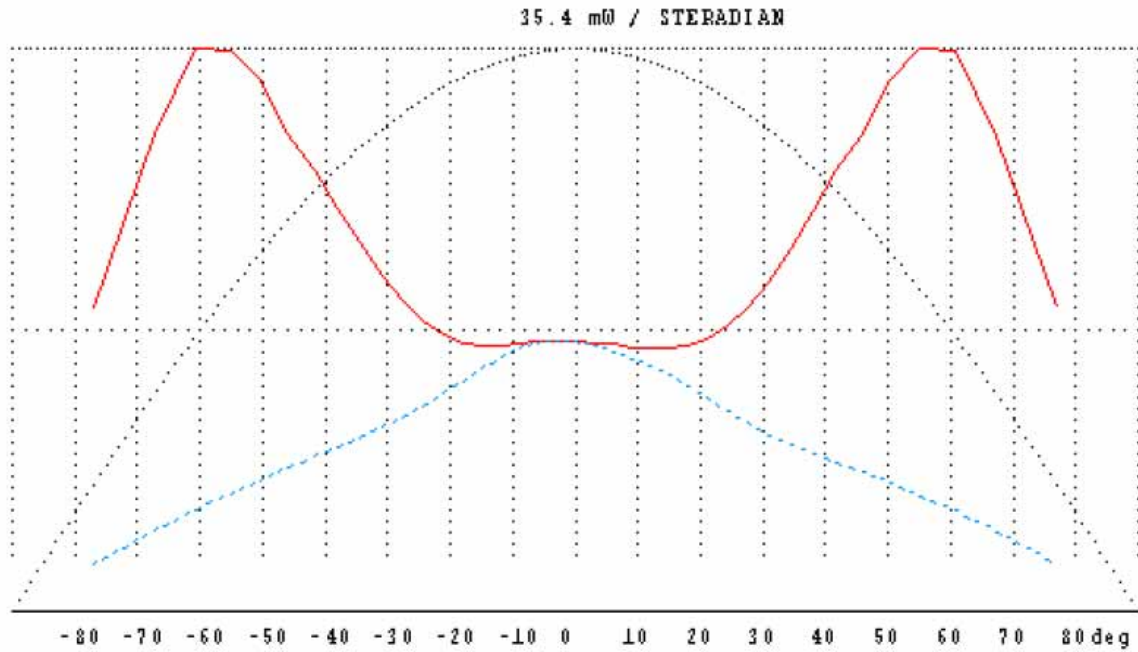

Kinglux LED with 1st Oval Optic Lens for Street Light

X axis : Red

Y axis : Blue

TEL 13428943627 DAVID