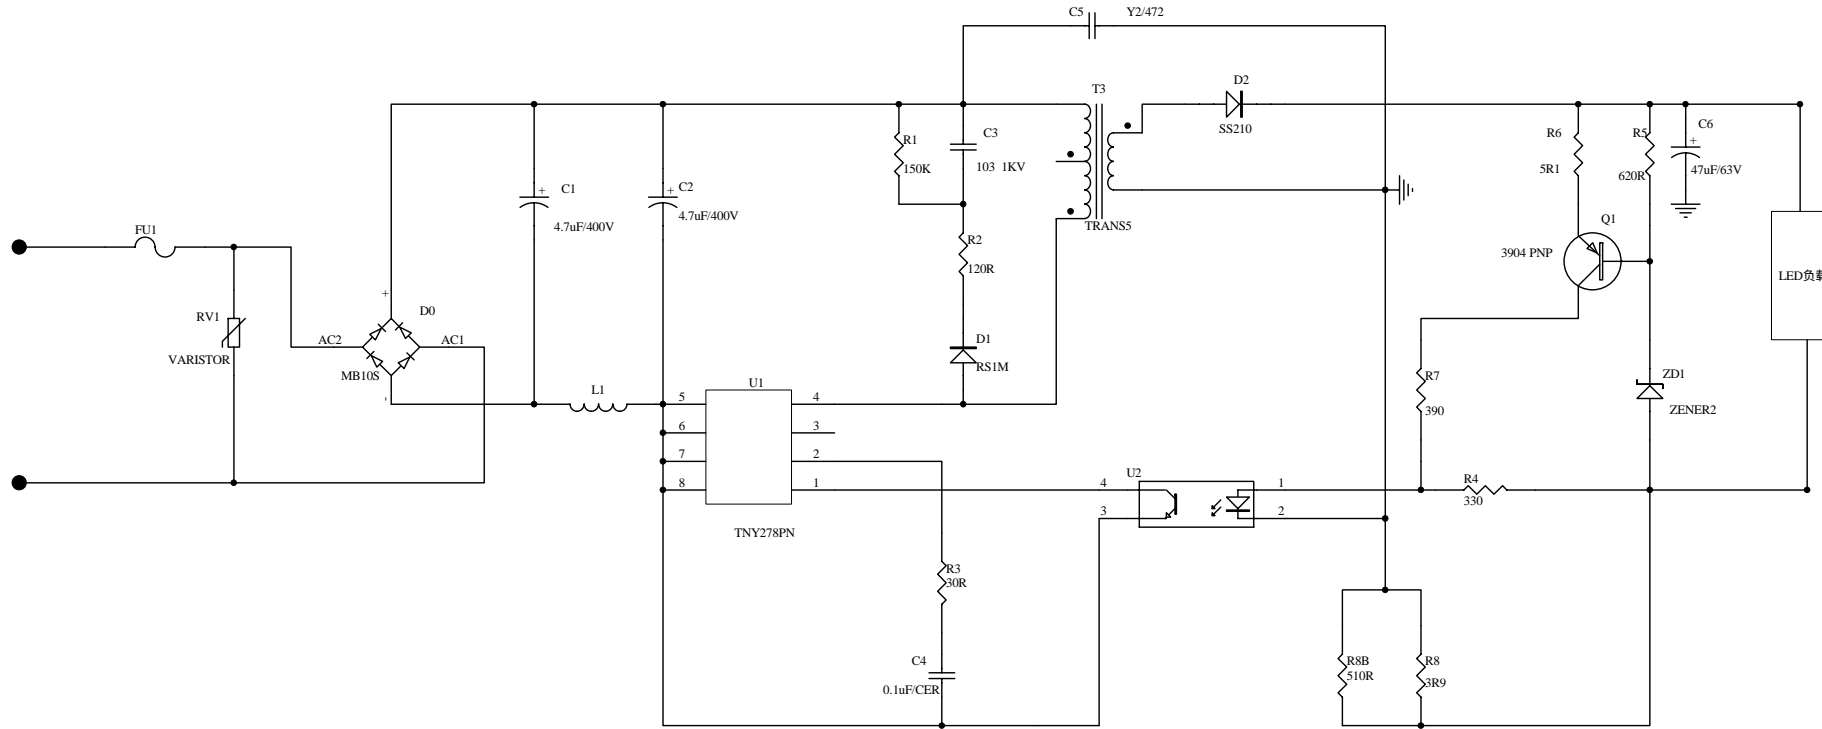

# LED POWER DRIAGRAM

Title		
Size	Number	Revision
B		
Date:	27-Feb-2009	Sheet of
File:	D:\syt\study\陈工产品\LED\LED POWER.dwg	
	Drawn By:	