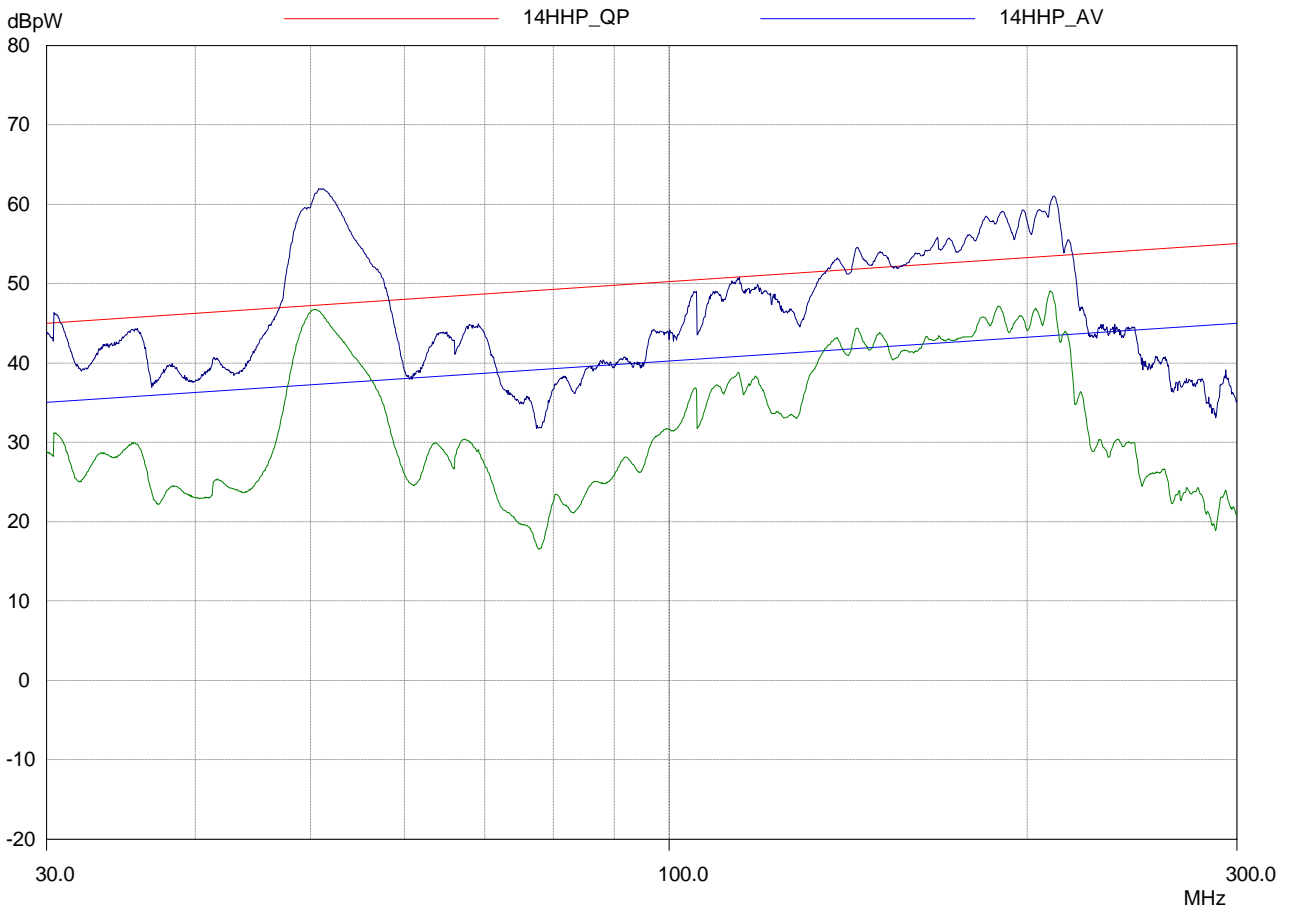

EUT:  
 Manuf:  
 Op Cond:  
 Operator:  
 Test Spec:  
 Comment:

Scan Settings (1 Range)			Receiver Settings					
Start	Stop	Step	IF BW	Detector	M-Time	Atten	Preamp	OpRge
30MHz	300MHz	.1%	120kHz	PK+AV	50msec	Auto	OFF	60dB

Transducer	No.	Start	Stop	Name
	1	30MHz	300MHz	MDS21_C09_LOSS

Prescan Measurement:      Detectors:      X PK / + AV  
 Meas Time:                see scan settings  
 Peaks:                     8  
 Acc Margin:                25 dB

EUT:  
 Manuf:  
 Op Cond:  
 Operator:  
 Test Spec:  
 Comment:

Scan Settings			(1 Range)		Receiver Settings				
Frequencies			IF BW	Detector	M-Time	Atten	Preamp	OpRge	
Start	Stop	Step	120kHz	PK+AV	50msec	Auto	OFF	60dB	
30MHz	300MHz	.1%							