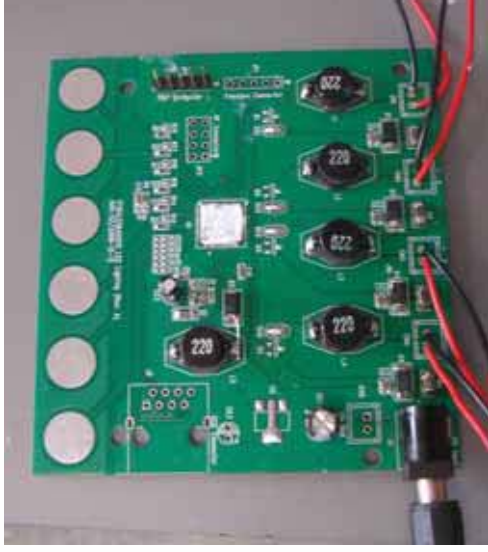

PowerPSoC for driving LED with current up to 1A

- Target Market
- R/G/B control decoration lamp
- LED lamp with CRI adjustable
- R/G/B living color concept lamp