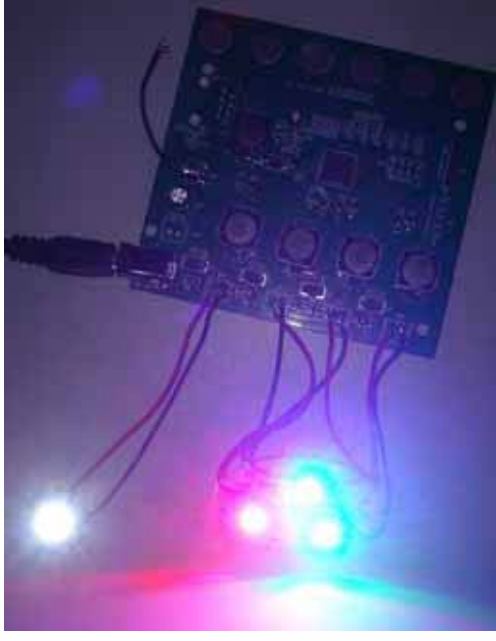

PowerPSoC for driving LED with current up to 1A

- Target Market
- R/G/B control decoration lamp
- LED lamp with CRI adjustable
- R/G/B living color concept lamp