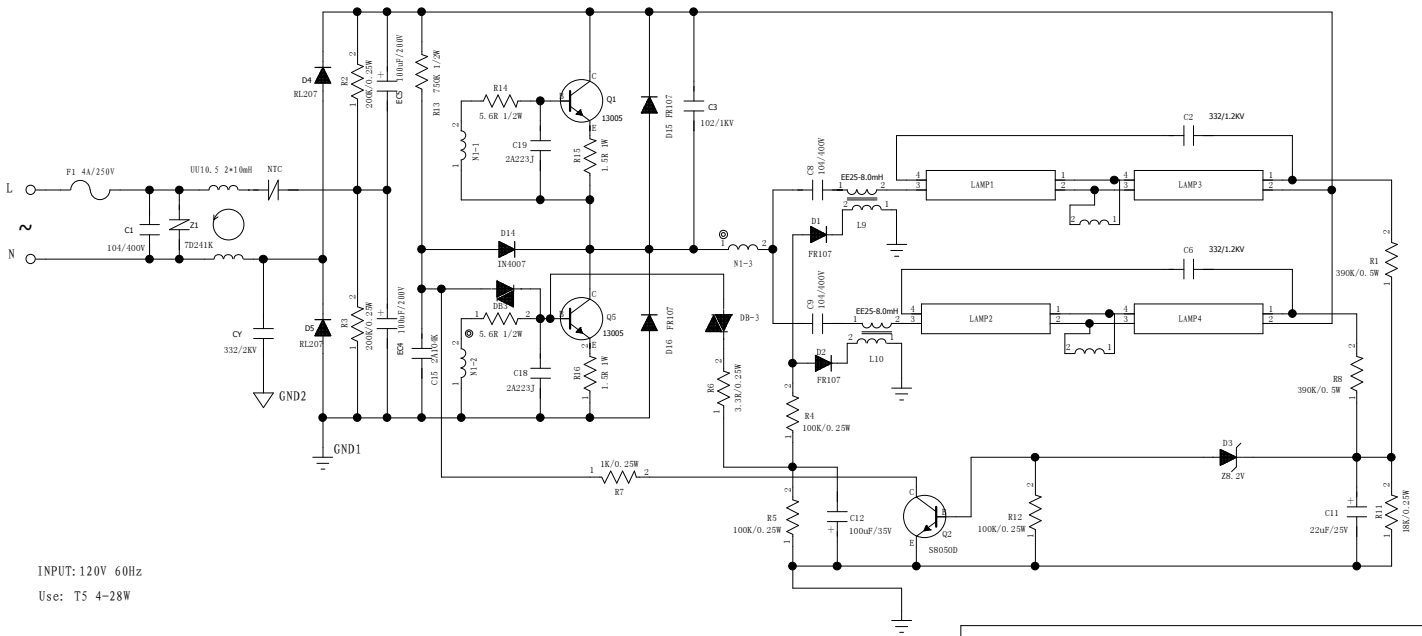

6

5

4

3

2

1

REVISION RECORD			
LTR	ECO NO:	APPROVED:	DATE:

INPUT: 120V 60Hz  
Use: T5 4-28W

COMPANY:				
DRAWN: Dai weijun		DATED: 03-12-2009		TITLE: T5-4x28W-120
CHECKED:	DATED:	CODE:	SIZE: B	DRAWING NO: NO.1
QUALITY CONTROL:	DATED:	REV: REV		
RELEASED:	DATED:	SCALE:	SHEET: 1 OF 1	