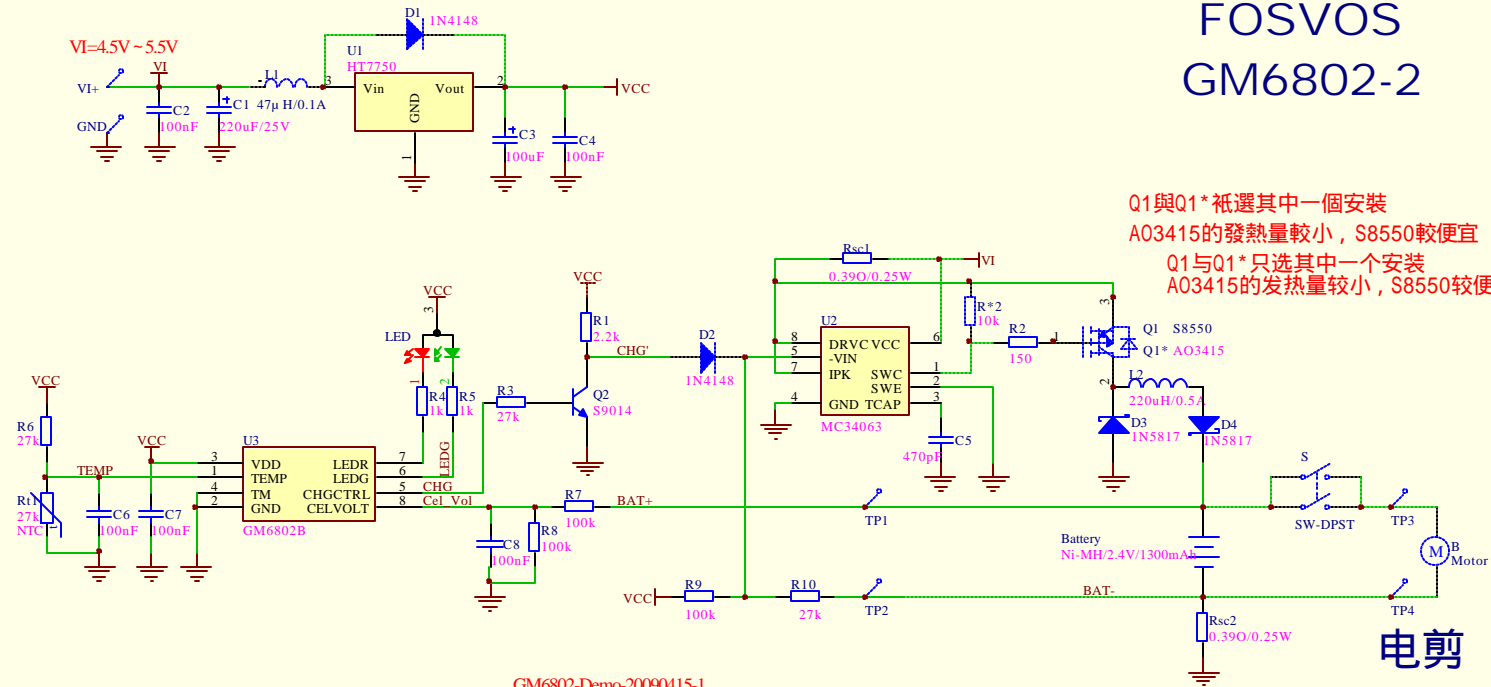

FOSVOS GM6802-2

Title 快速充电电剃须刀			
Designed By:		Size: A4	REFNO:
Checked By:		VER:	Sheet of