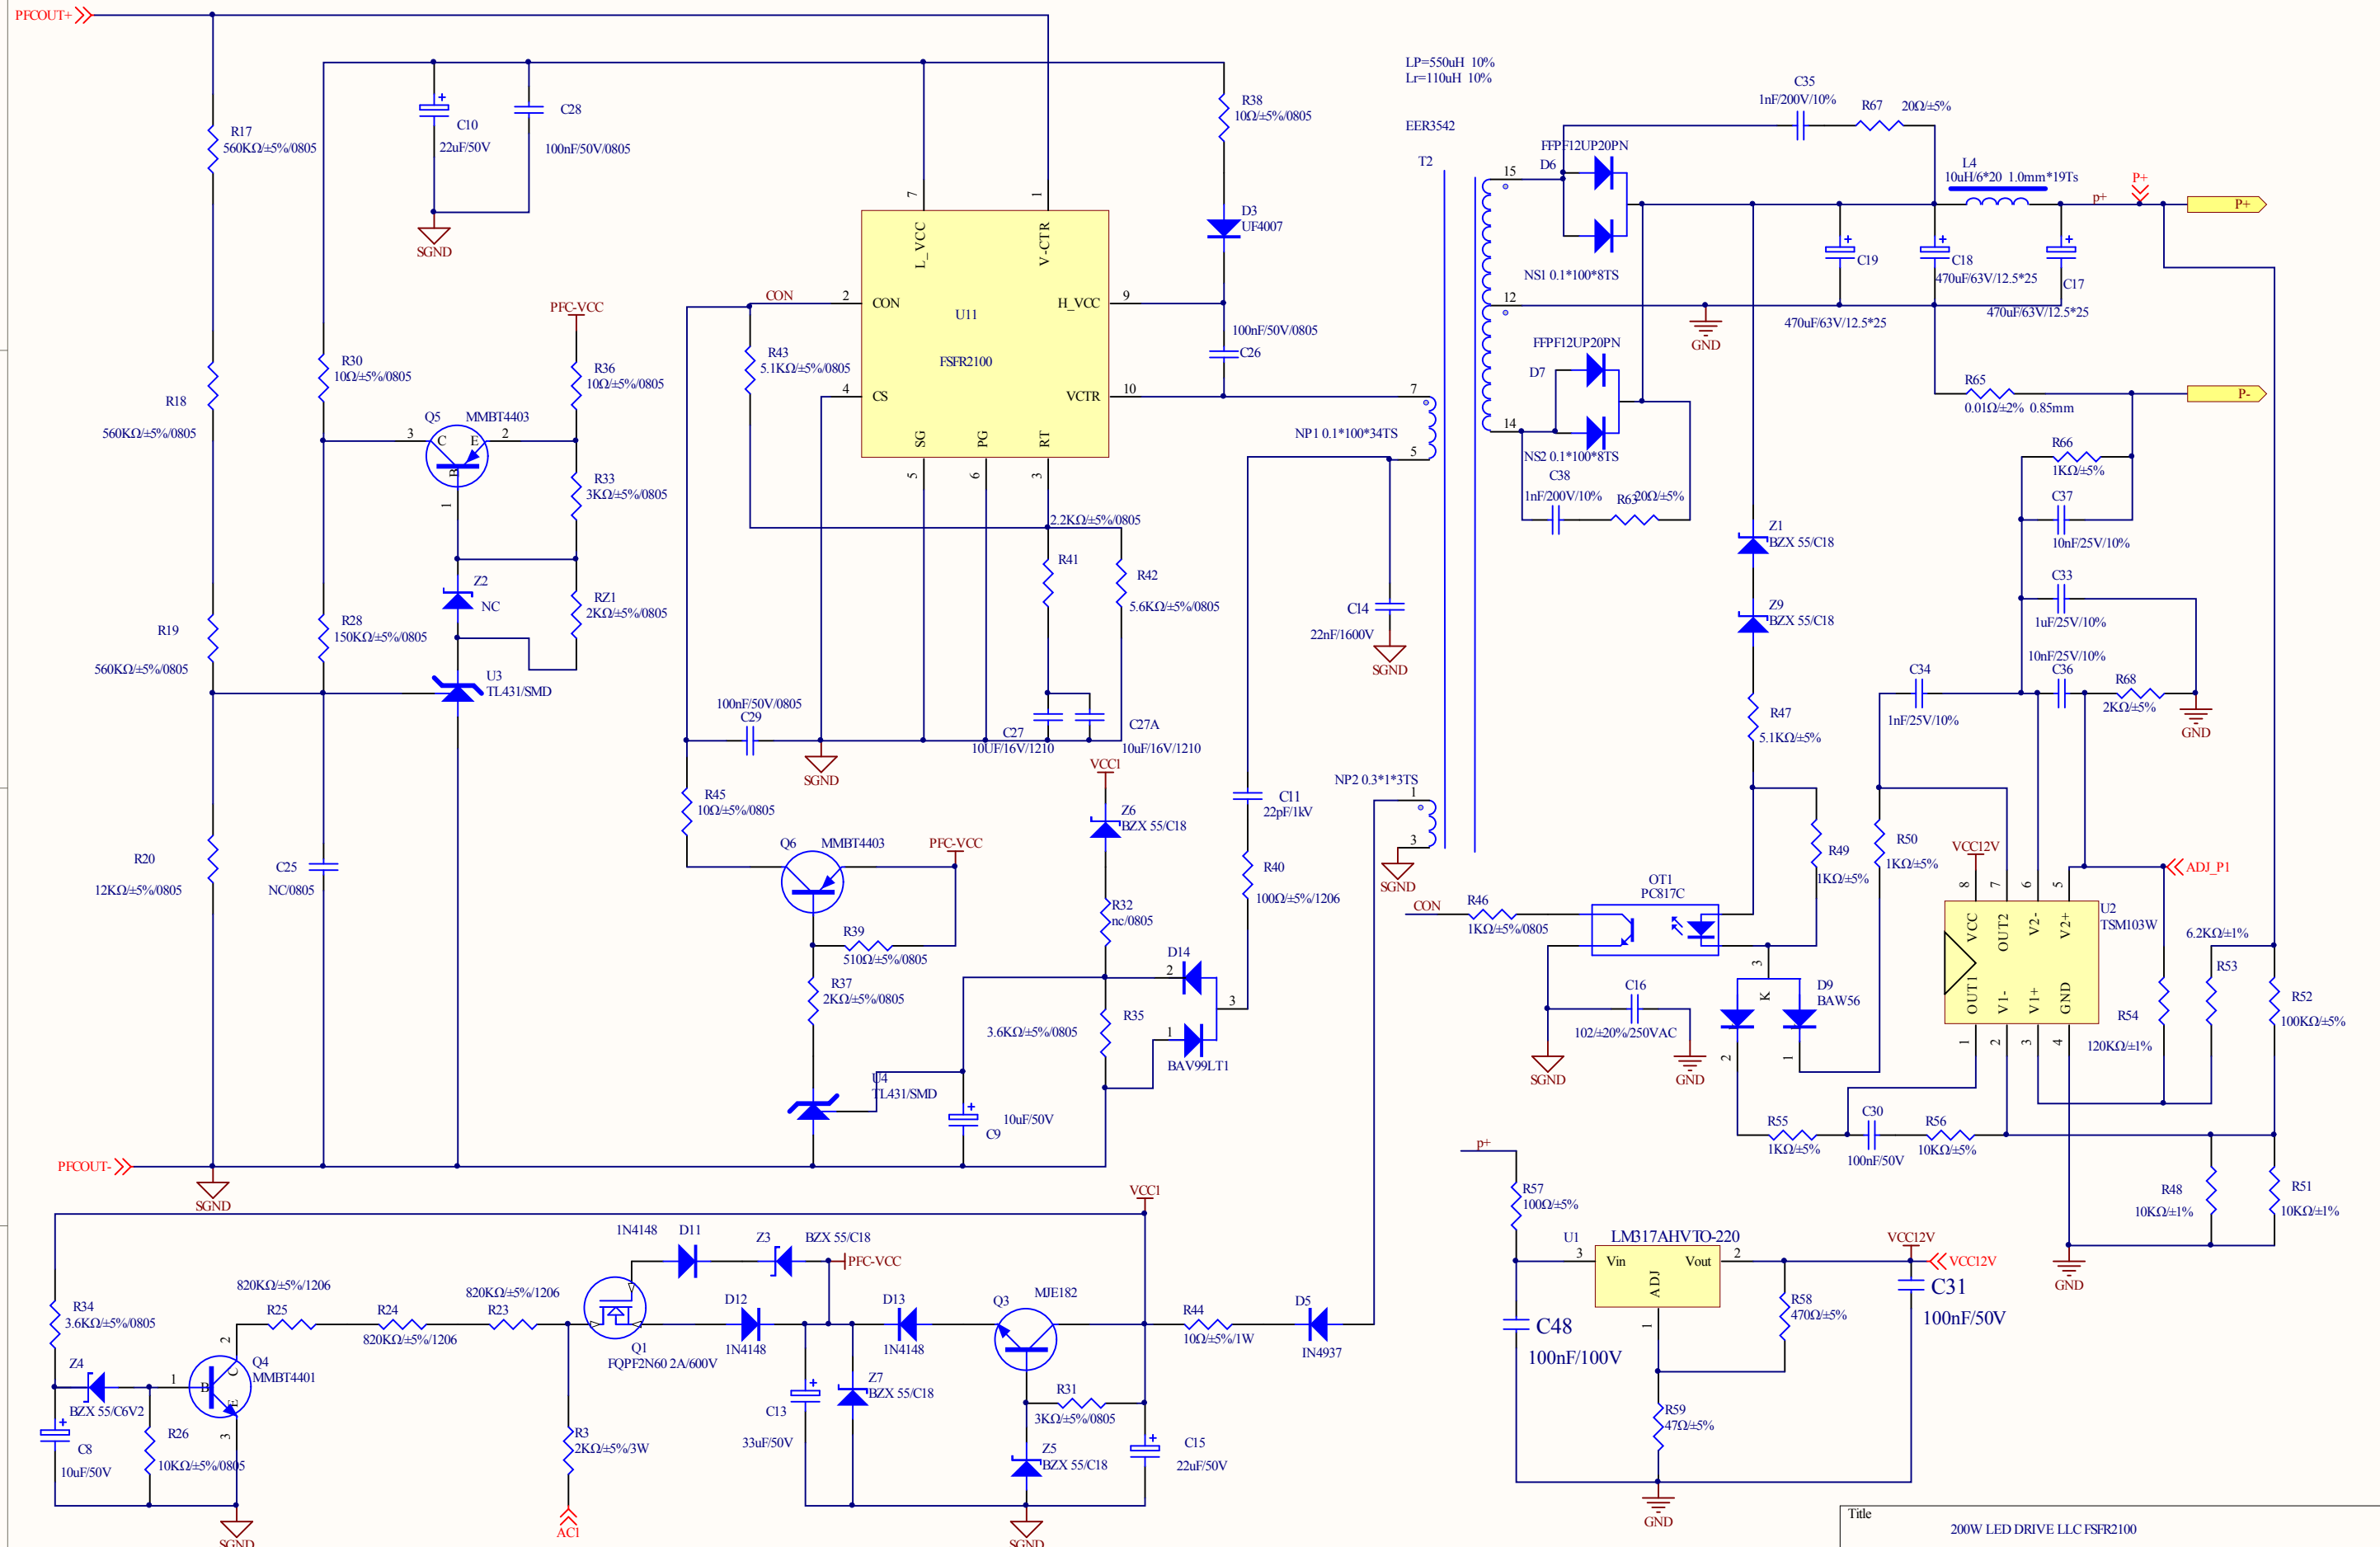

Title			200W LED DRIVE LLC FSR2100		
Size	Number			Revision	REV:1.0
A3					
Date:	2010-4-8	Sheet of	1/3		
File:	F:\d_200W LED FSR2100.SchDoc	Drawn By:	LIDONG		

Title		
200W LED DRIVE LLC FSFR2100		
Size	Number	Revision
A3		REV:1.0
Date:	2010-4-8	Sheet of 2/3
File:	F:\d\DXP\200W LED\200W LED.LLC.SchDoc	Drawn By: LIDONG