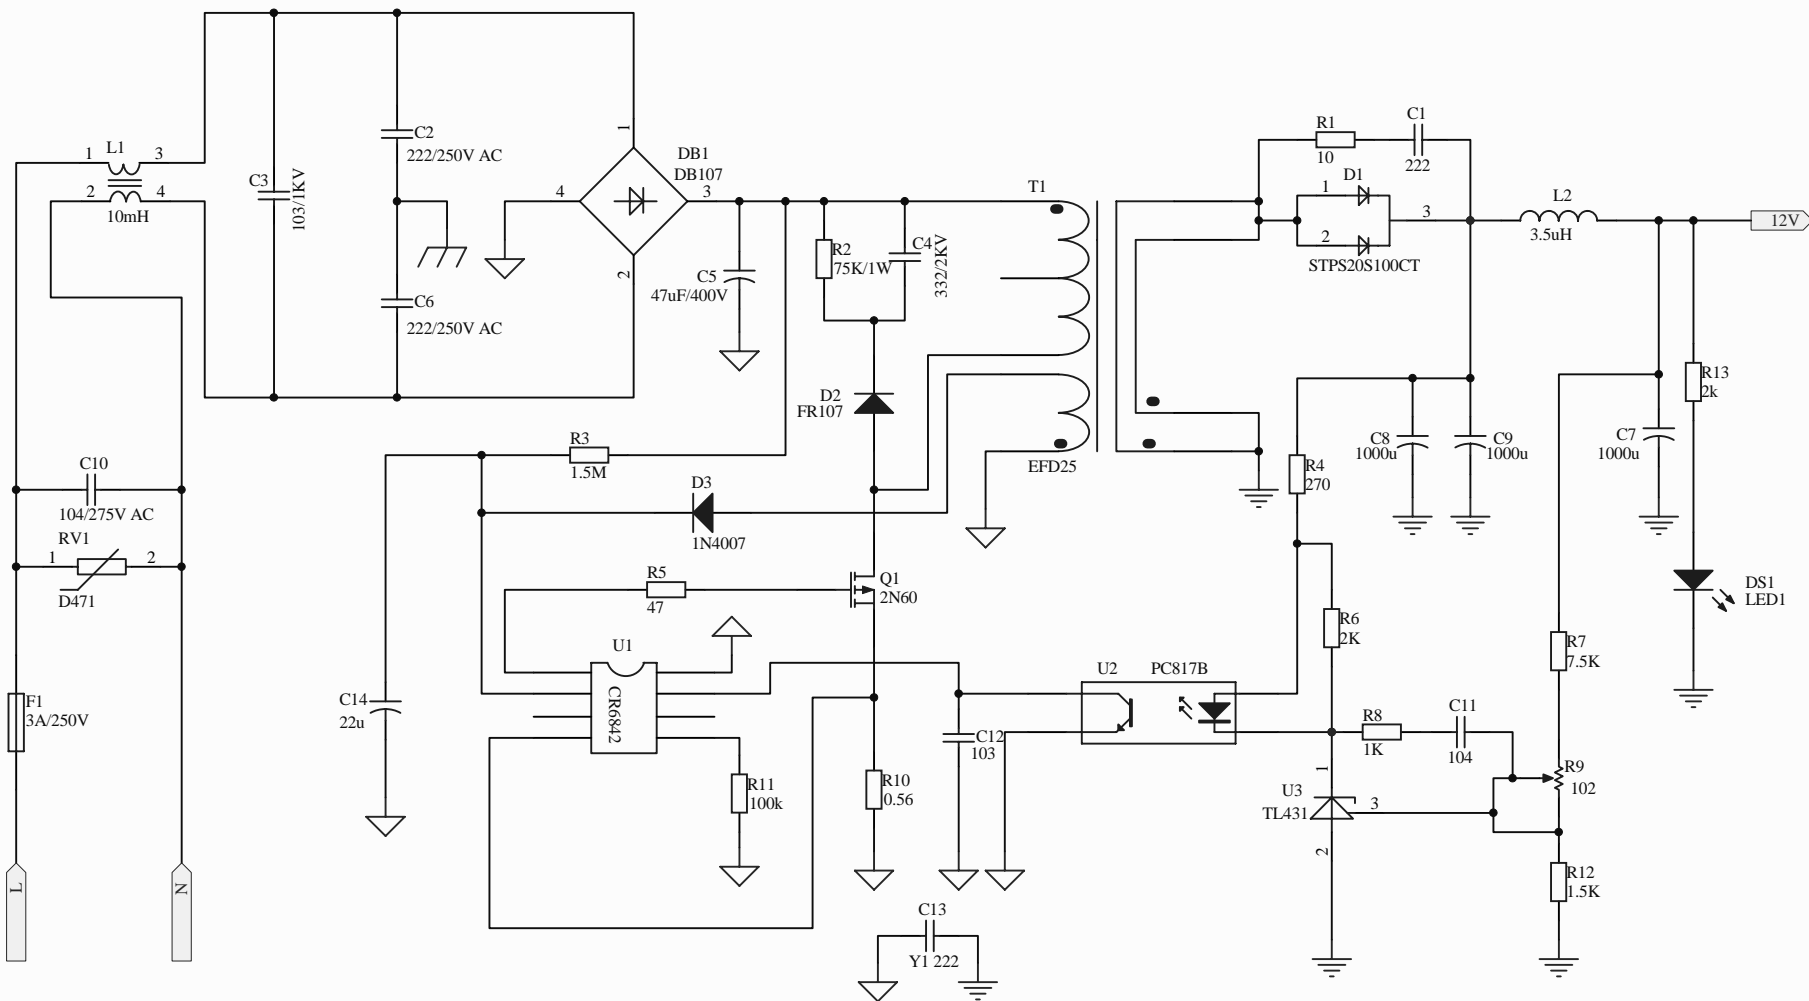

# 1021电源

Title		
Size	Number	Revision
A4		
Date:	2011-5-4	Sheet of
File:	D:\Program Files\...\30W条形开关电源.SchDown By:	