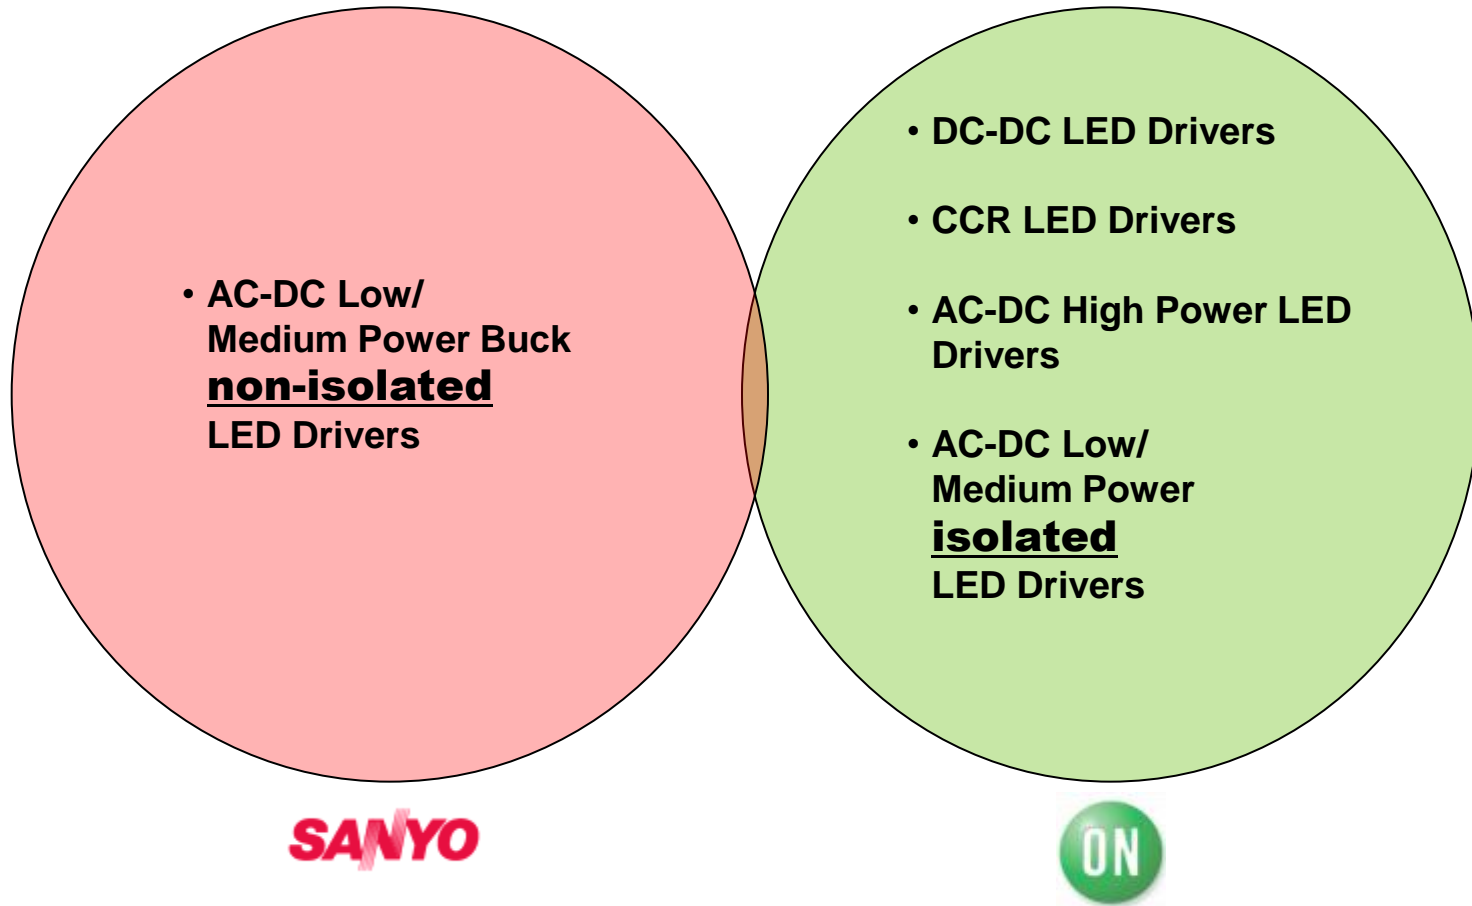

ON Semiconductor®

Sanyo Product Alignment LED Lighting

April 2011

General Lighting LED Drivers

ON versus SANYO

High PF LED General Lighting AC Solutions