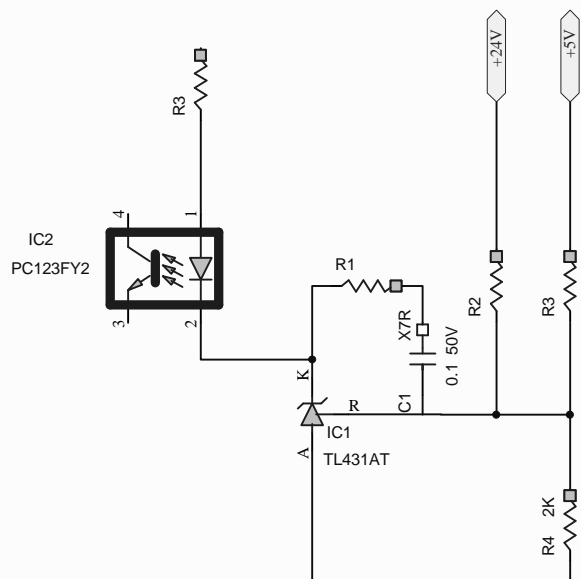

C

C

D

D

Title		
Size A4	Number	Revision
Date:	2013/1/19	Sheet of
File:	D:\快盘\NIC-90-4.sch	Drawn By:

1

2

3