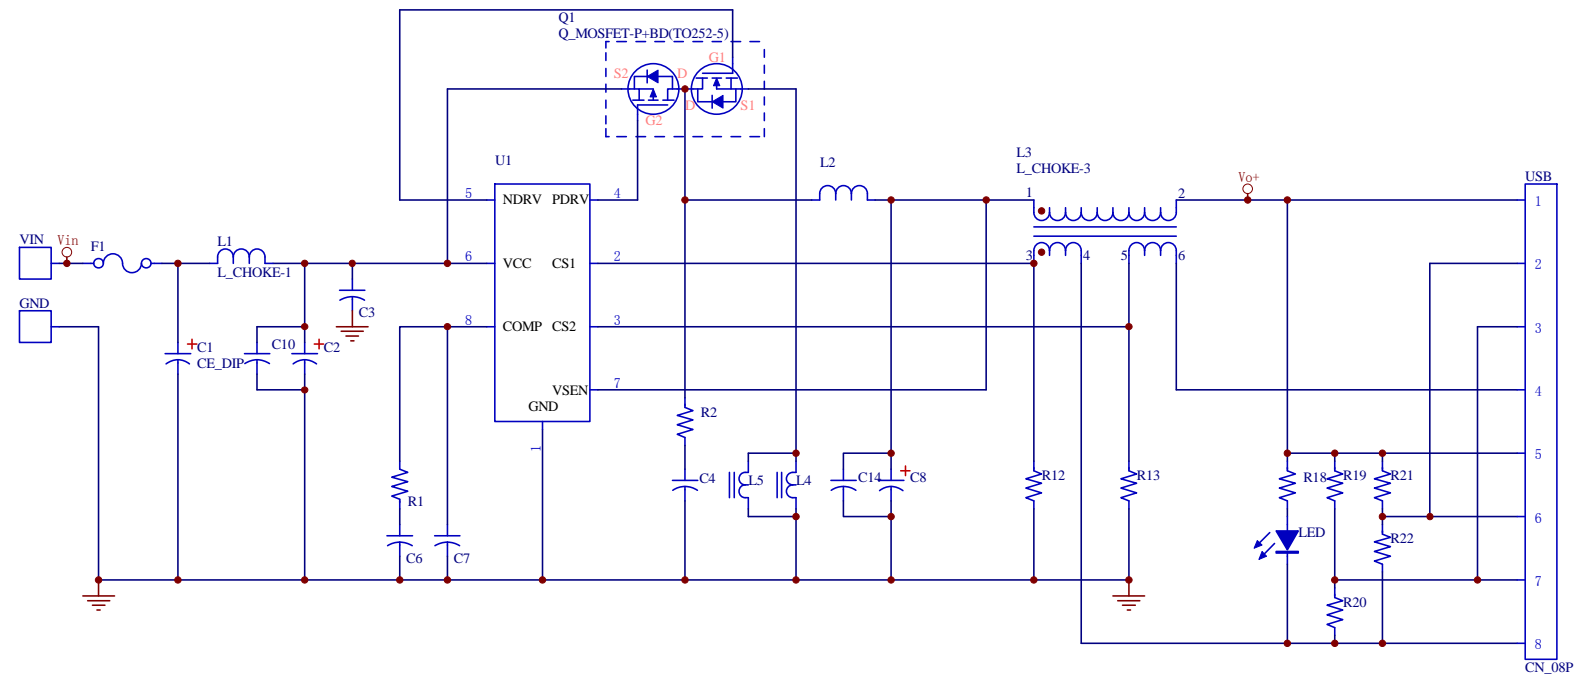

5V/3.4A

| | | |
|-------|--|----------|
| Title | | |
| Size | Number | Revision |
| A4 | Demo-0018 | 01.1 |
| Date: | 5-Mar-2013 | Sheet of |
| File: | C:\Documents and Settings\LiliLin\Drawings\DEMO-0116.DDB | |