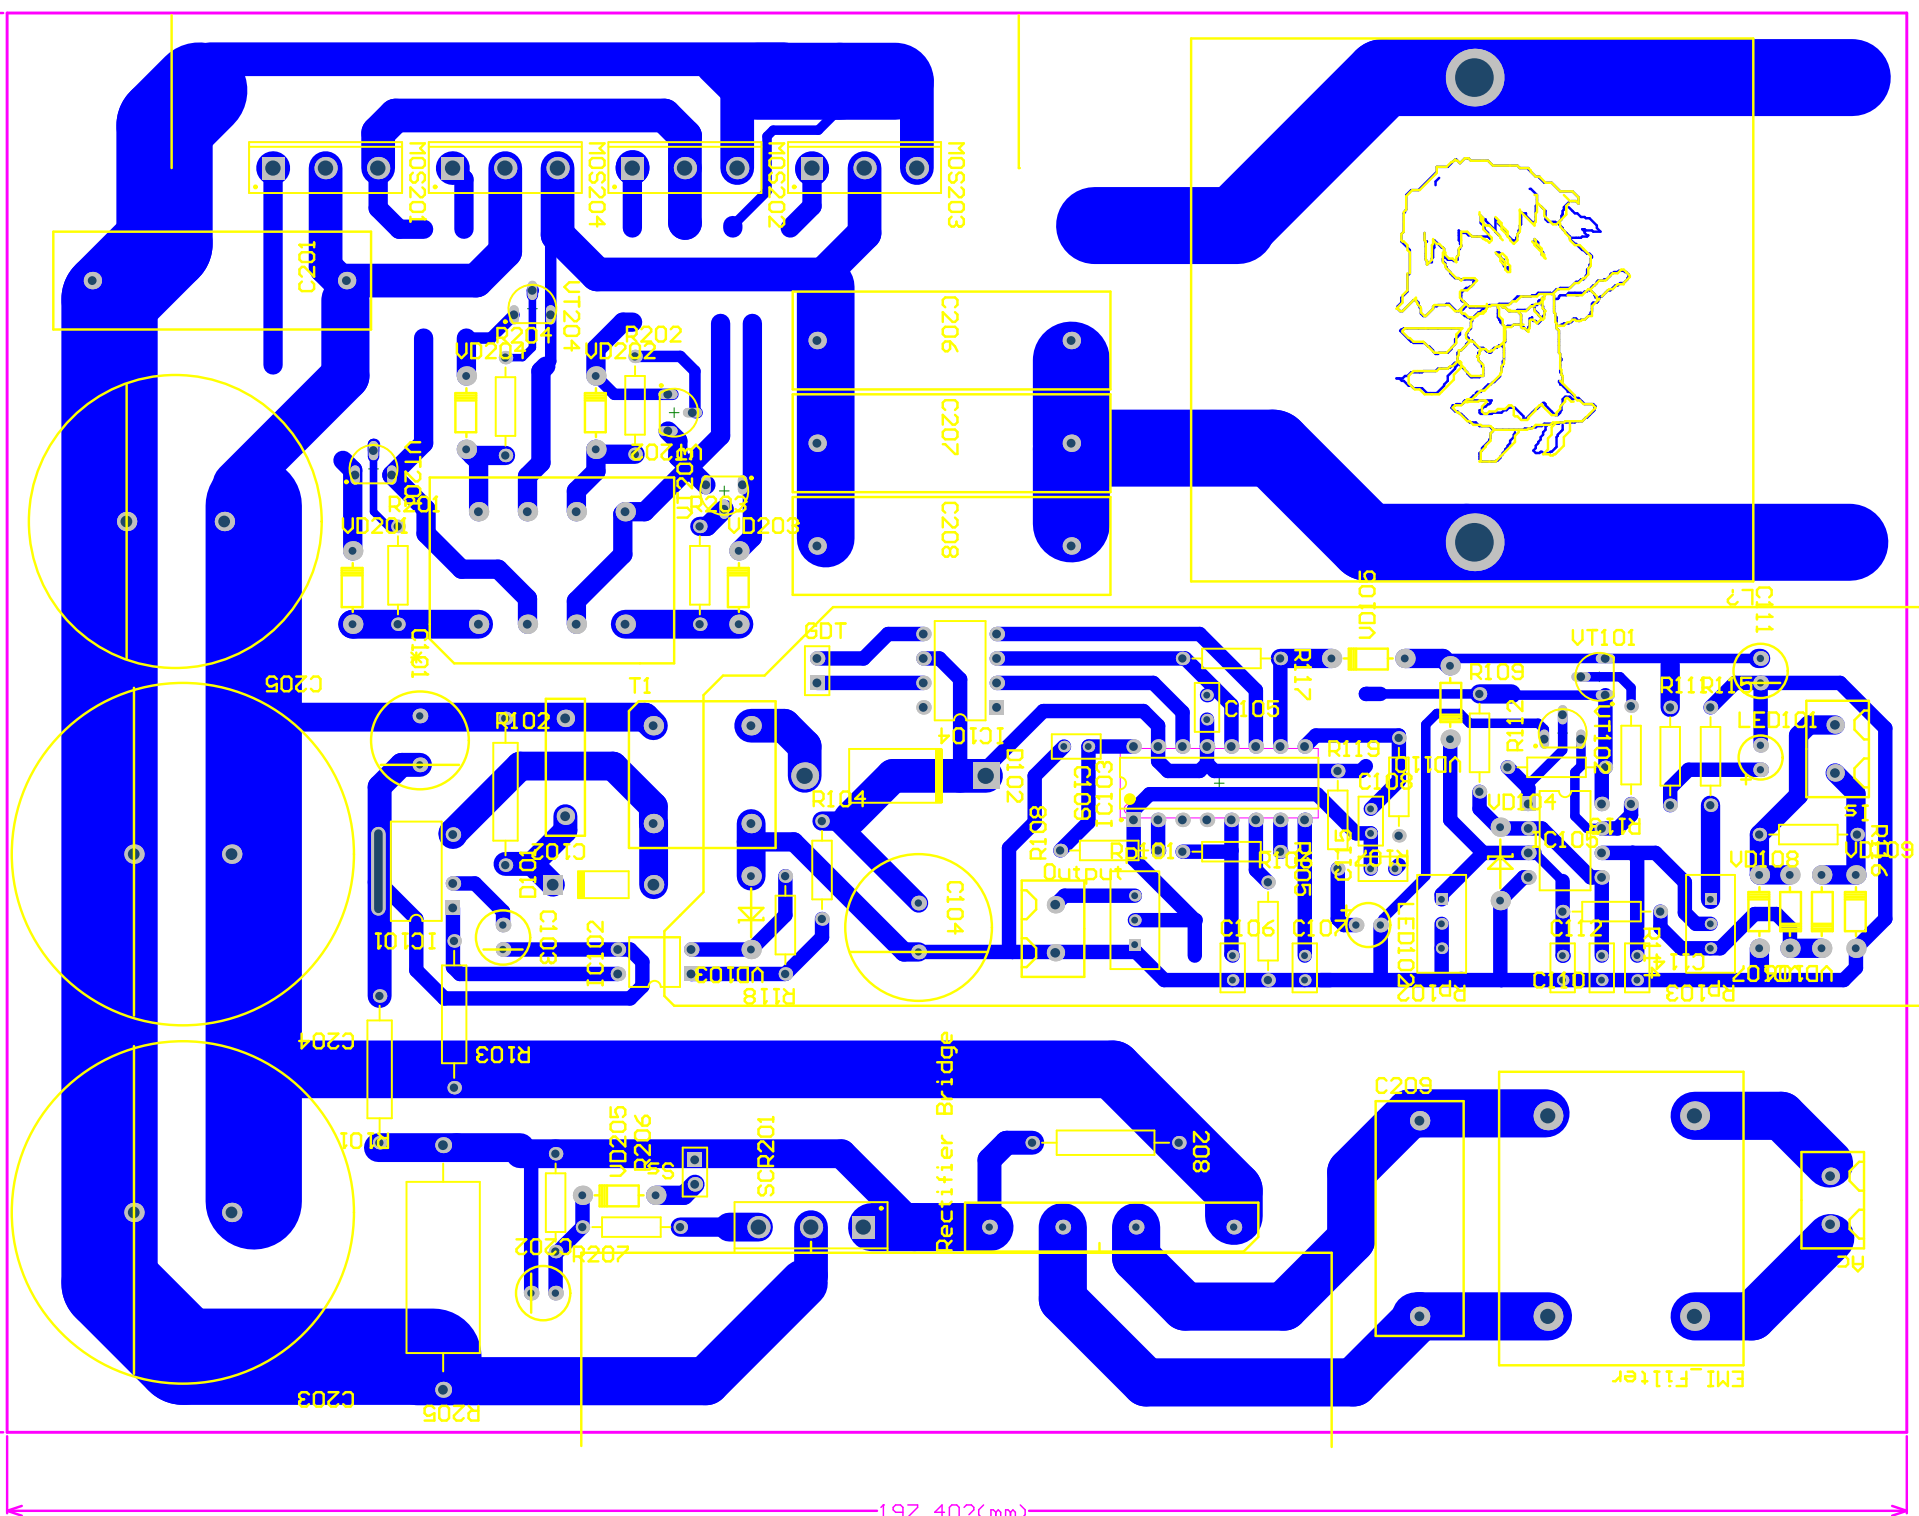

Title		
Size A4	Number	Revision
Date: 2013/11/20	Sheet of	
File: D:\Desktop\12V100A\12V100A.SchDoc	Drawn By:	

147.40?(mm)

197.40?(mm)